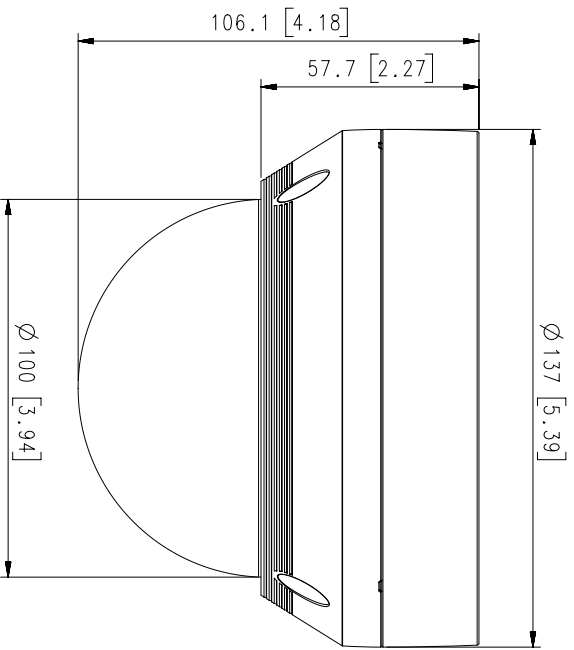

QNV-6072R/6082R/6073R/6083R
QNV-8080R
UNIT : mm[inch]