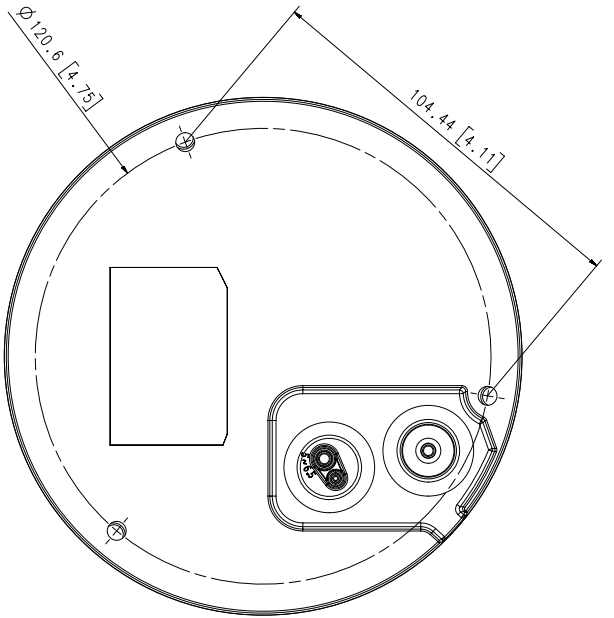

QNV-6072R/6082R/6073R/6083R
QNV-8080R
UNIT : mm[inch]