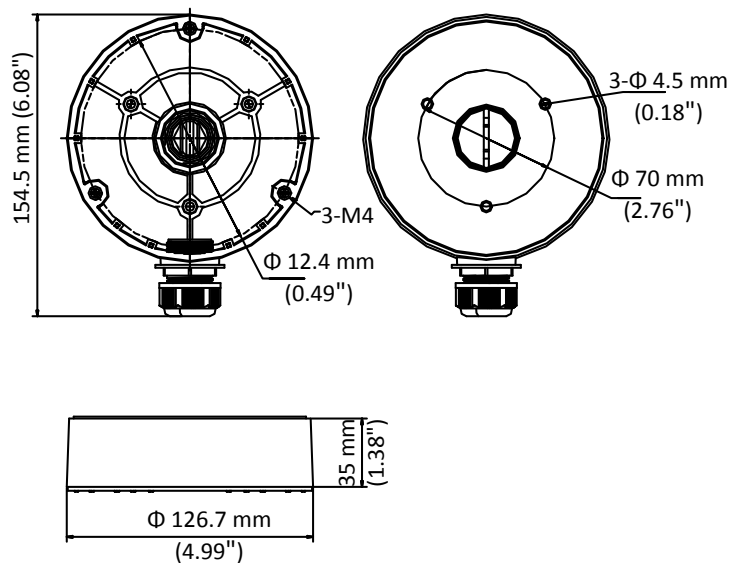

DS-1280ZJ-DM8

Junction Box for Dome Camera

Features

- Aluminum alloy material with surface spray treatment
- Side inlet and bottom inlet
- Interchangeable bottom waterproof cover and side gland nut
- Waterproof design

Dimension

Available Model

DS-1280ZJ-DM8

Parameter

Model	DS-1280ZJ-DM8
Parameters	Junction Box for Dome Camera
Appearance	Hikvision White
Material	Aluminum Alloy
Dimension	Φ 126.7 mm × 35 mm (4.99" × 1.38")
Weight	Approx.: 210 g (0.46 lb.)

Notes

- The junction box should be installed on the flat surface.
- The waterproof rubber is necessary for the outdoor application.
- The wall must be capable of supporting at least 3 times as much as the total weight of the camera and the bracket.
- The maximum load capacity of the bracket is 1 Kg (2.2 lb.).