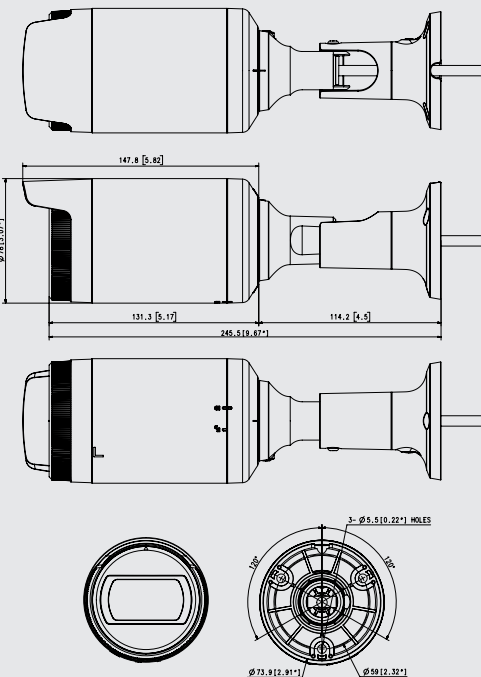

Key Features

- Max. 2megapixel (1920 x 1080) resolution
- Built-in 2.8 mm fixed lens
- Max. 30fps@all resolutions (H.264)
- H.264, MJPEG codec supported, Multiple streaming
- Day & Night (ICR), WDR (120dB)
- Tampering, Motion detection
- microSD/SDHC/SDXC memory slot (Max. 32GB), PoE
- Hallway view, WiseStreamII support
- IR viewable length 20m

Dimensions

Unit:mm(inch)

LNO-6012R

NETWORK

Webpage Language	English, Korean, Chinese, French, Italian, Spanish, German, Japanese, Russian, Swedish, Portuguese, Czech, Polish, Turkish, Dutch
Web Viewer	Supported OS: Windows 7, 8.1, 10, Mac OS X 10.12, 10.13, 10.14 Recommended Browser: Google Chrome Supported Browser: MS Explore11, MS Edge, Mozilla Firefox(Window 64bit only), Apple Safari(Mac OS X only)
Memory	512MB RAM, 256MB Flash

ENVIRONMENTAL

Operating Temperature / Humidity	-30°C ~ +55°C(-22°F ~ +131°F) / Less than 90% RH * Start up should be done at above -20°C(-4°F)
Storage Temperature / Humidity	-30°C ~ +55°C(-22°F ~ +131°F) / Less than 90% RH
Certification	IP66

ELECTRICAL

Input Voltage	PoE(IEEE802.3af, Class2)
Power Consumption	Max 6.4W, Typical 5.0W

MECHANICAL

Colour / Material	Dark grey / Plastic
Product dimensions / weight	Ø78.0x262.0mm(Ø3.07x10.31"), 390g(0.86lb)

DORI

Detect (25PPM/ 8PPF)	25.1m(82.28ft)
Observe (63PPM/ 19PPF)	10.0m(32.91ft)
Recognize (125PPM/ 38PPF)	5.0m(16.46ft)
Identify (250PPM/ 76PPF)	2.5m(8.23ft)

* The latest product information / specification can be found at hanwha-security.com

* Design and specifications are subject to change without notice.

* Wisenet is the proprietary brand of Hanwha Techwin.