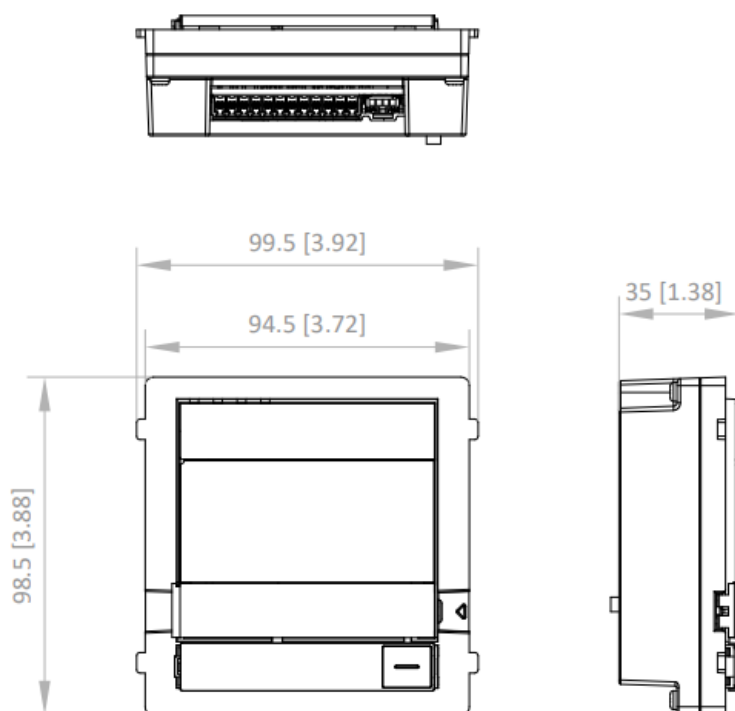

▪ Available Model

DS-KD7003EY-IME2

Headquarters

No.555 Qianmo Road, Binjiang District,
Hangzhou 310051, China
T +86-571-8807-5998
www.hikvision.com

Follow us on social media to get the latest product and solution information.

▪ **Dimension**

Unit:mm [inch]

| | |
|-------|-----|
| SCALE | 1:1 |
|-------|-----|

Headquarters

No.555 Qianmo Road, Binjiang District,
Hangzhou 310051, China
T +86-571-8807-5998
www.hikvision.com

Follow us on social media to get the latest product and solution information.