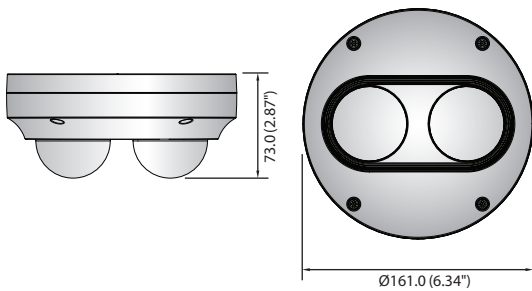

PNM-7000VD

2M Multi-Directional Camera

Key Features

- 2ea x 1920 x 1080 resolution
- Max. 60fps@2M (H.265 / H.264)
- H.265, H.264, MJPEG codec supported
- Day & Night, WDR (150dB)
- Loitering, Directional detection, Fog detection, Motion detection, Tampering
- SD/SDHC/SDXC memory 2 slots (each camera), WiseStreamII Support

Dimensions

Unit : mm (inch)

Lens (Optional)

SLA-2M2400D

SLA-2M2800D

SLA-2M3600D

SLA-2M6000D

Accessories (Optional)