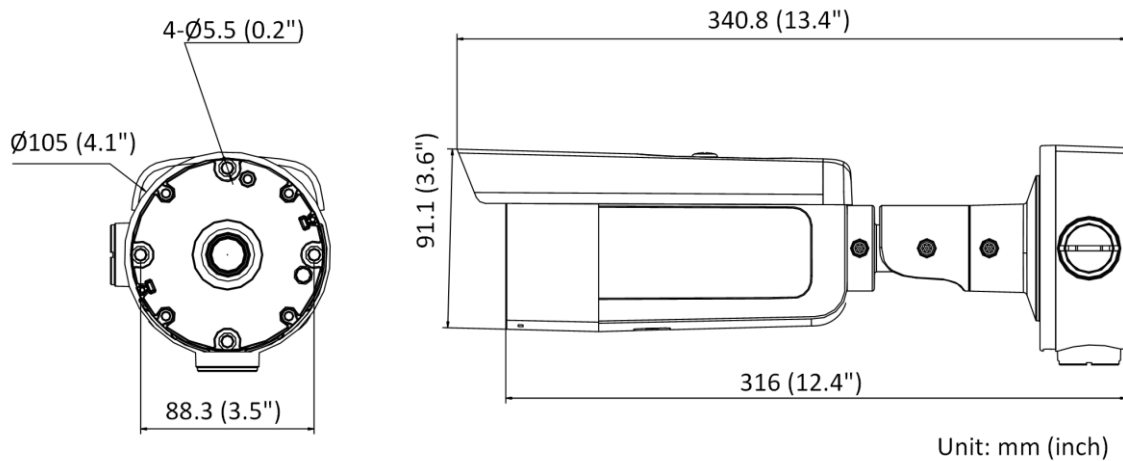

With Package Weight	Approx. 2231 g (4.9 lb.)
Approval	
EMC	FCC SDoC (47 CFR Part 15, Subpart B); CE-EMC (EN 55032: 2015, EN 61000-3-2: 2014, EN 61000-3-3: 2013, EN 50130-4: 2011 +A1: 2014); RCM (AS/NZS CISPR 32: 2015); IC VoC (ICES-003: Issue 6, 2016); KC (KN 32: 2015, KN 35: 2015)
Safety	UL (UL 60950-1); CB (IEC 60950-1:2005 + Am 1:2009 + Am 2:2013, IEC 62368-1:2014); CE-LVD (EN 60950-1:2005 + Am 1:2009 + Am 2:2013, IEC 62368-1:2014); BIS (IS 13252(Part 1):2010+A1:2013+A2:2015); LOA (IEC/EN 60950-1)
Environment	CE-RoHS (2011/65/EU); WEEE (2012/19/EU); Reach (Regulation (EC) No 1907/2006)
Protection	IP67 (IEC 60529-2013), IK10 (IEC 62262:2002)
Anti-Corrosion Protection	NEMA 4X: NEMA 250-2014

▪ **Available Model**

DS-2CD3B26G2T-IZHSY (2.8 to 12 mm, 8 to 32 mm)

▪ **Dimension**