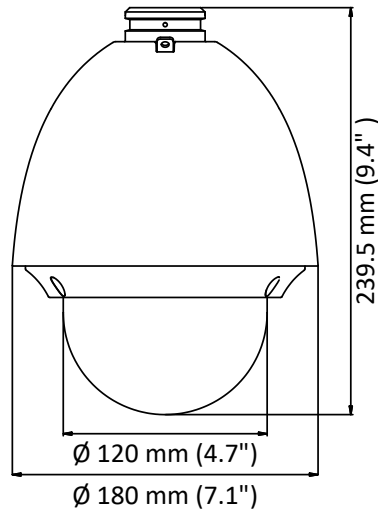

## DS-2AE4215T-D(C) 2 MP Turbo 4-Inch Speed Dome

Hikvision DS-2AE4215T-D(C) Turbo 4-Inch Speed Dome is able to capture high quality images in poor light environment. The embedded CMOS chip makes WDR, and real-time 1920 × 1080 resolution possible. With the help of the 15× optical zoom, and IR cut filter, the camera offers more details over an expansive area.

Preset Freezing	Yes
Scheduled Task	Preset/Patrol/Pattern/Pan Scan/Tilt Scan/Panorama Scan/Day Mode/Night Mode/Zero Calibration/None
<b>Input/Output</b>	
Video Output	Switchable TVI/AHD/CVI/CVBS video output, (NTSC or PAL composite, BNC)
Alarm	2 alarm inputs, 1 alarm output
RS-485 Interface	Half-duplex mode Self-adaptive HIKVISION, Pelco-P, Pelco-D protocol
UTC function	UTC protocol (or HIKVISION-C protocol in previous DVR)
<b>General</b>	
Menu Language	English
Power	12 VDC Max. 16 W
Working Temperature	-30° C to 65° C (-22° F to 149° F)
Working Humidity	90% or less
Protection Level	IP66 standard (outdoor dome) TVS 4,000 V lightning protection, surge protection and voltage transient protection
Mounting	Various mounting modes optional
Dimension	Ø 179.4 × 239.5 mm (Ø 7.1" × 9.4")
Weight (approx.)	2 kg (4.41 lb.)

## Dimensions