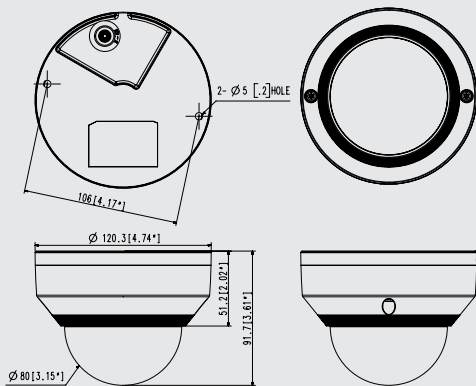

Key Features

- 2 Megapixel (1920 x 1080) resolution
- Built-in 2.8mm fixed lens
- 30fps@all resolutions (H.264)
- H.264, MJPEG codec support, Multiple streaming
- Day & Night (ICR), WDR (120dB)
- Tampering, Motion detection
- Micro SD/SDHC memory slot (Max. 32GB), PoE
- Hallway View, WiseStream II support
- IR viewable length 30m
- IP66, IK10 support
- White camera body
- Genetec Stratocast compatible

Dimensions

Unit:mm(inch)

LNV-6012R

NETWORK	
Web Viewer	Supported OS: Windows 7, 8.1, 10, Mac OS X 10.12, 10.13, 10.14 Recommended Browser: Google Chrome Supported Browser: MS Explore11, MS Edge, Mozilla Firefox(Window 64bit only), Apple Safari(Mac OS X only)
Memory	512MB RAM, 256MB Flash
ENVIRONMENTAL	
Operating Temperature / Humidity	-30°C ~ +55°C(-22°F ~ +131°F) / Less than 90% RH * Start up should be done at above -20°C(-4°F)
Storage Temperature / Humidity	-30°C ~ +55°C(-22°F ~ +131°F) / Less than 90% RH
Certification	IP66, IK10
ELECTRICAL	
Input Voltage	PoE(IEEE802.3af, Class2)
Power Consumption	Max 6.4W, Typical 5.0W
MECHANICAL	
Colour / Material	White / Plastic, Aluminum
RAL Code	RAL9003
Product dimensions / weight	Ø120.3x91.7mm(Ø4.74x3.61"), 410g
DORI	
Detect (25PPM/ 8PPF)	25.1m(82.28ft)
Observe (63PPM/ 19PPF)	10.0m(32.91ft)
Recognize (125PPM/ 38PPF)	5.0m(16.46ft)
Identify (250PPM/ 76PPF)	2.5m(8.23ft)