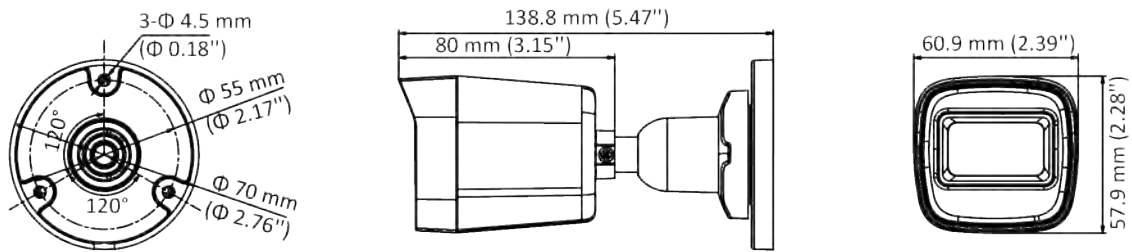

DS-2CE16H0T-ITF(C) 5 MP Camera

- 5 MP, 2560 × 1944 resolution
- 2.4 mm, 2.8 mm, 3.6 mm, 6 mm fixed focal lens
- Smart IR, up to 30 m IR distance
- 4 in 1 video output (switchable TVI/AHD/CVI/CVBS)
- IP67

Specification

Camera	
Image Sensor	5 MP CMOS
Signal System	PAL/NTSC
Resolution	2560 (H) × 1944 (V)
Frame Rate	TVI: 5M@20fps, 4M@30fps, 4M@25fps, 1080p@30fps, 1080p@25fps AHD: 5M@20fps, 4M@30fps, 4M@25fps CVI: 4M@30fps, 4M@25fps CVBS: PAL/NTSC
Min. illumination	0.01 Lux@(F1.2, AGC ON), 0 Lux with IR
Shutter Time	PAL: 1/25 s to 1/50, 000 s NTSC: 1/30 s to 1/50, 000 s
Lens	2.4 mm, 2.8 mm, 3.6 mm, 6 mm fixed lens
Field of View	2.4 mm, horizontal FOV: 110°, vertical FOV: 81°, diagonal FOV:137° 2.8 mm, horizontal FOV: 85°, vertical FOV: 63°, diagonal FOV:110° 3.6 mm, horizontal FOV: 80°, vertical FOV: 63°, diagonal FOV:105° 6 mm, horizontal FOV: 57°, vertical FOV: 43°, diagonal FOV:72°
Lens Mount	M12
Day & Night	ICR
WDR (Wide Dynamic Range)	Digital WDR
Angle Adjustment	Pan: 0 to 360°, Tilt: 0 to 90°, Rotation: 0 to 360°
Menu	
Image Mode	STD/HIGH-SAT
AGC	Yes
Day/Night Mode	Auto/Color/BW (Black and White)
White Balance	Auto/Manual
AE (Auto Exposure) Mode	WDR/BLC/HLC/Global
Noise Reduction	2D DNR
Language	English
Function	Brightness, Sharpness, Mirror, Smart IR
Interface	
Video Output	Switchable TVI/AHD/CVI/CVBS
General	
Operating Conditions	-40 °C to 60 °C (-40 °F to 140 °F), humidity 90% or less (non-condensing)
Power Supply	12 VDC ± 25%
Power Consumption	Max. 4.3 W
Protection Level	IP67
Material	Metal
IR Range	Up to 30 m

General	
Communication	HIKVISION-C
Dimensions	60.9 mm × 57.9 mm × 138.8 mm (2.39" × 2.28" × 5.47")
Weight	Approx. 258 g (0.35 lb.)

Available Model

DS-2CE16H0T-ITF(C)

Dimension

Accessory

DS-1280ZJ-XS
Junction Box