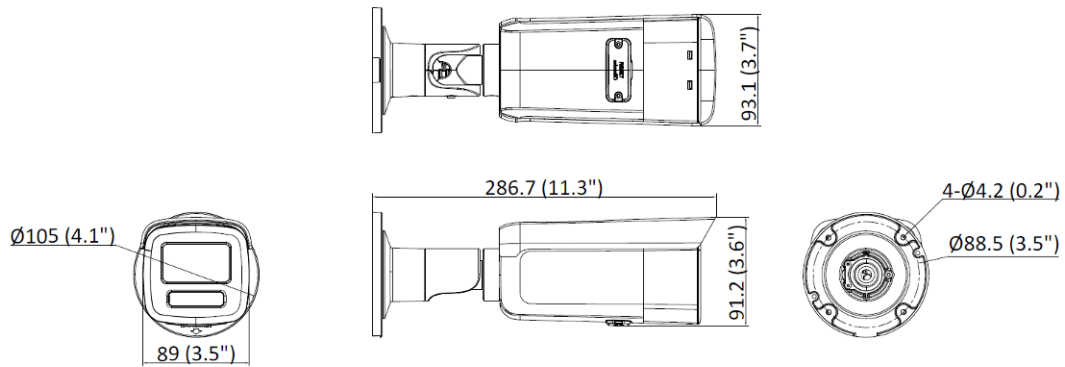

▪ **Dimension**

Unit:mm (inch)

▪ **Accessory**

▪ **Optional**

DS-1260ZJ-AC#SA Junction Box	DS-1276ZJ-SUS Corner Mount	DS-1275ZJ-SUS Vertical Pole Mount	DS-1275ZJ-S-SUS Vertical Pole Mount