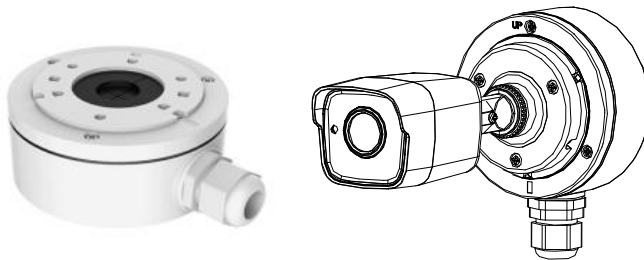

DS-2CE16H0T-ITPF 5 MP Bullet Camera

Key Features

- 5 MP high performance COMS
- 2560 × 1944 resolution
- 2.8 mm, 3.6 mm, 6 mm fixed lens
- EXIR 2.0, smart IR, up to 20 m IR distance
- OSD menu, 2D DNR, DWDR
- 4 in 1 video output (switchable TVI/AHD/CVI/CVBS)
- IP67
- Up the coax (HIKVISION-C)

Specification

Camera	
Image Sensor	5 MP CMOS image sensor
Resolution	2560 (H) × 1944 (V)
Min. Illumination	Color: 0.01 Lux @ (F1.2, AGC ON), 0 Lux with IR
Shutter Time	PAL: 1/25 s to 1/50, 000 s NTSC: 1/30 s to 1/50, 000 s
Lens	2.8 mm, 3.6 mm, 6 mm fixed lens
Horizontal Field of View	85.5° (2.8 mm), 80.1° (3.6 mm), 57.1° (6 mm)
Lens Mount	M12
Day & Night	IR cut filter
Angle Adjustment	Pan: 0° to 360°; Tilt: 0° to 180°; Rotate: 0° to 360°
Synchronization	Internal synchronization
Frame Rate	PAL: 5 MP@20fps, 4 MP@25fps, 1080p@25fps NTSC: 5 MP@20fps, 4 MP@30fps, 1080p@30fps
Menu	
AGC	Support
D/N Mode	Auto/Color/BW (Black and White)
White Balance	ATW/MWB
BLC	Support
DWDR (Digital Wide Dynamic Range)	Support
Language	English
Functions	Brightness, Sharpness, DNR , Mirror, Smart IR
Interface	
Video Output	1 HD analog output
Switch Button	TVI/AHD/CVI/CVBS
General	
Operating Conditions	-40 °C to 60 °C (-40 °F to 140 °F), humidity: 90% or less (non-condensation)
Power Supply	12 VDC ±25%
Power Consumption	Max. 4.3 W
Protection Level	IP67
Material	Plastic
IR Range	Up to 20 m
Communication	Up the coax, Protocol: HIKVISION-C (TVI output)
Dimensions	58 mm × 61 mm × 163 mm (2.28" × 2.40" × 6.42")
Weight	Approx. 350 g (0.77 lb.)

Order Model

DS-2CE16H0T-ITPF

Dimension

Accessory

DS-1280ZJ-XS Junction Box

Distributed by

HIKVISION

Headquarters