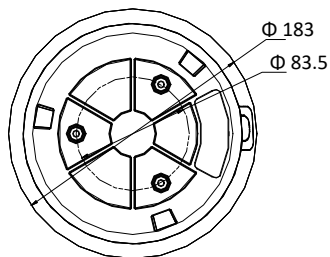

Order Model

DS-2PT3122IZ-DE3 (2.8-12mm), 12 VDC & PoE+

Dimensions

Unit: mm

Accessories

DS-1294ZJ-TRL

Wall Mounting Bracket

DS-1271ZJ-PT10

Pendant Mounting Bracket

Headquarters

No.555 Qianmo Road, Binjiang District,
Hangzhou 310051, China
T +86-571-8807-5998
overseasbusiness@hikvision.com

Hikvision USA
T +1-909-895-0400
sales.usa@hikvision.com

Hikvision Australia
T +61-2-8589-4233
salesau@hikvision.com

Hikvision India
T +91-22-28469900
sales@pramahikvision.com

Hikvision Canada
T +1-866-200-6690
sales.canada@hikvision.com

Hikvision Thailand
T +662-275-9949
sales.thailand@hikvision.com

Hikvision Europe
T +31-23-5542770
sales.eu@hikvision.com

Hikvision Italy
T +39-0438-6902
info.it@hikvision.com

Hikvision Brazil
T +55 11 3318-0050
Latam.support@hikvision.com

Hikvision Turkey
T +90 (216)521 7070- 7074
sales.tr@hikvision.com

Hikvision Malaysia
T +601-7652-2413
sales.my@hikvision.com

Hikvision UK & Ireland
T +01628-902140
sales.uk@hikvision.com

Hikvision South Africa
Tel: +27 (10) 0351172
sale.africa@hikvision.com

Hikvision France
T +33(0)1-85-330-450
info.fr@hikvision.com

Hikvision Kazakhstan
T +7-727-9730667
nikia.panfilov@hikvision.ru

Hikvision Vietnam
T +84-974270888
sales.vt@hikvision.com

Hikvision UAE
T +971-4-4432090
salesme@hikvision.com

Hikvision Singapore
T +65-6684-4718
sg@hikvision.com

Hikvision Spain
T +34-91-737-16-55
info.es@hikvision.com

Hikvision Tashkent
T +99-87-1238-9438
uzb@hikvision.ru

Hikvision Hong Kong
T +852-2151-1761
Info.hk@hikvision.com

Hikvision Russia
T +7-495-669-67-99
saleru@hikvision.com

Hikvision Korea
T +82-(0)31-731-8817
sales.korea@hikvision.com

Hikvision Poland
T +48-22-460-01-50
info.pl@hikvision.com

Hikvision Indonesia
T +62-21-2933759
Sales.Indonesia@hikvision.com

Hikvision Colombia
sales.colombia@hikvision.com