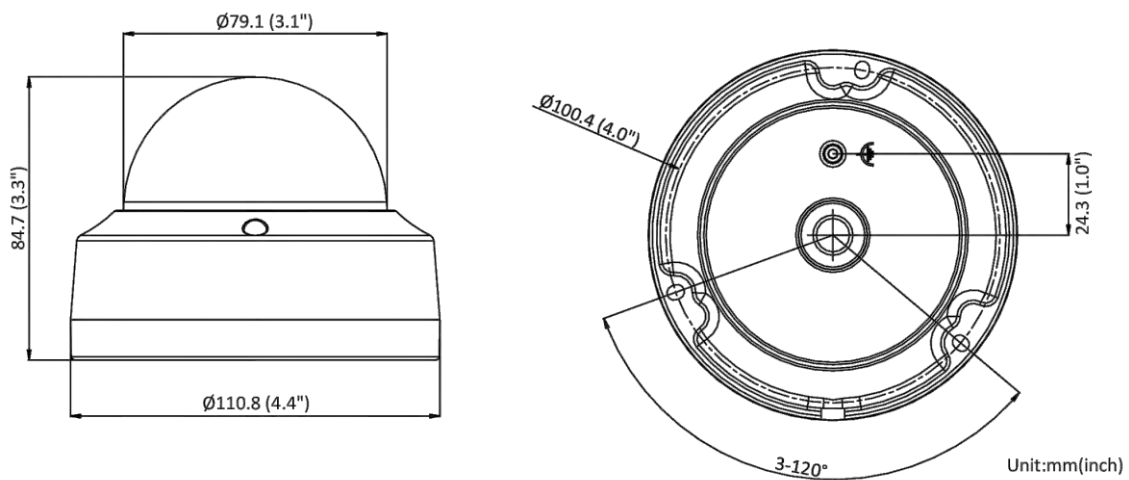

Safety	UL (UL 60950-1); CB (IEC 60950-1:2005 + Am 1:2009 + Am 2:2013, IEC 62368-1:2014); CE-LVD (EN 60950-1:2005 + Am 1:2009 + Am 2:2013, IEC 62368-1:2014); BIS (IS 13252(Part 1):2010+A1:2013+A2:2015); LOA (IEC/EN 60950-1)
Environment	CE-RoHS (2011/65/EU); WEEE (2012/19/EU); Reach (Regulation (EC) No 1907/2006)
Protection	IP67 (IEC 60529-2013)

▪ **Available Model**

DS-2CD2121G0-I (2.8/4/6 mm)

DS-2CD2121G0-IS (2.8/4/6 mm)

▪ **Dimension**