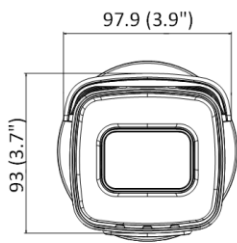

▪ **Dimension**

Unit: mm (inch)

▪ **Accessory**

▪ **Optional**

DS-1276ZJ-SUS Corner Mount	DS-1275ZJ-S-SUS Vertical Pole Mount	DS-1280ZJ-S Junction Box	DS-1260ZJ Junction Box