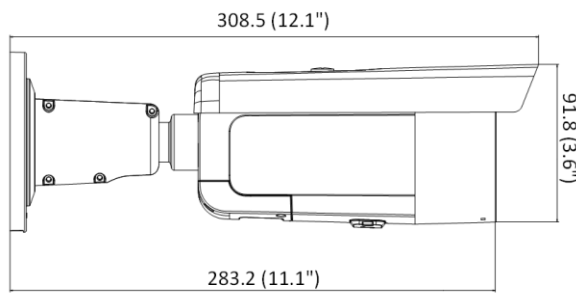

▪ **Dimension**

Unit: mm (inch)

▪ **Accessory**

▪ **Optional**

DS-1276ZJ-SUS Corner Mount	DS-1275ZJ-S-SUS Vertical Pole Mount	DS-1280ZJ-S Junction Box	DS-1260ZJ Junction Box