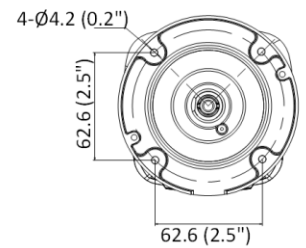

▪ **Dimension**

Unit: mm (inch)

▪ **Accessory**

▪ **Optional**

DS-1276ZJ-SUS Corner Mount	DS-1275ZJ-S-SUS Vertical Pole Mount	DS-1280ZJ-S Junction Box	DS-1260ZJ Junction Box