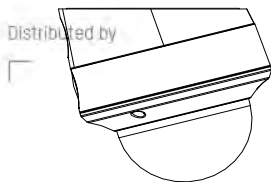

DS-1281ZJ-DM45

Inclined Ceiling Mount