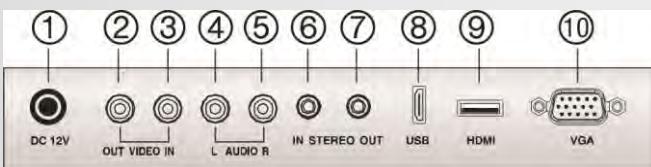

### Key Features

- LED backlit technology with full HD 1920×1080
- Wide view angle : 170°(H)/160°(V)
- Image processing: 3D comb filter, 3D De-interlace, 3D noise reduction
- Multiply inputs: HDMI, VGA, BNC, audio in
- Multiply outputs: BNC, audio output
- Build-in speaker
- External video play via USB port
- High reliable components for 7 x 24 working
- VESA stand bracket
- Green energy: Enter standby mode while no signal input

### Interfaces

NO.	Description
1	DC 12V Input
2	VIDEO OUT: BNC output
3	VIDEO IN: BNC Input
4	AUDIO L: AUDIO signal input left
5	AUDIO R: AUDIO signal out Right
6	Stereo in: AUDIO signal input
7	Stereo Out: AUDIO signal output
8	USB
9	HDMI: HDMI signal input
10	VGA: VGA Analog Signal Input