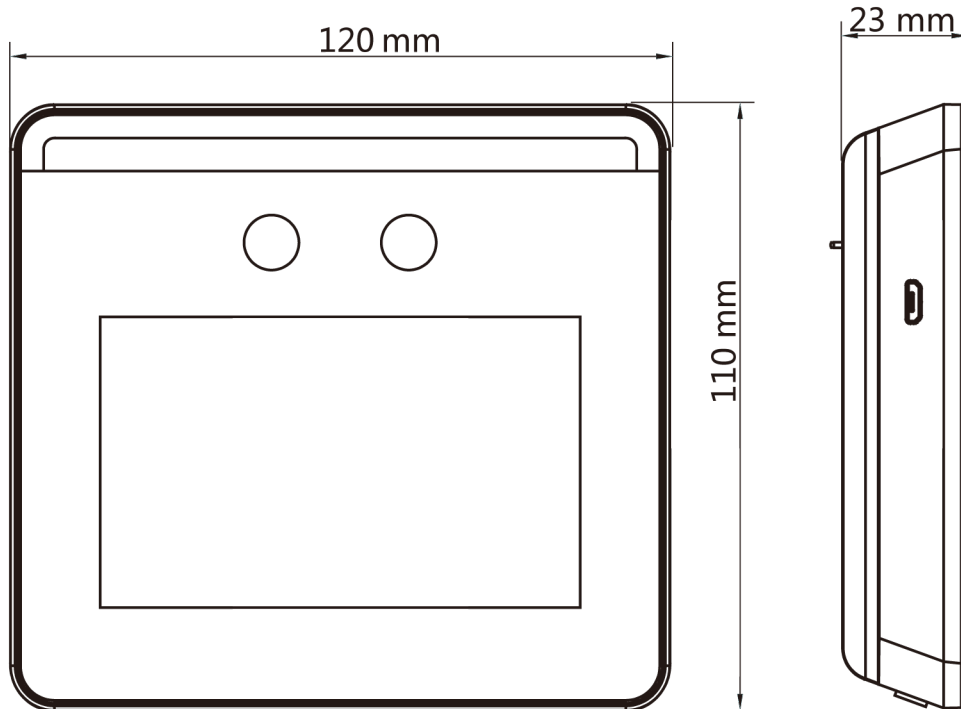

Dimensions