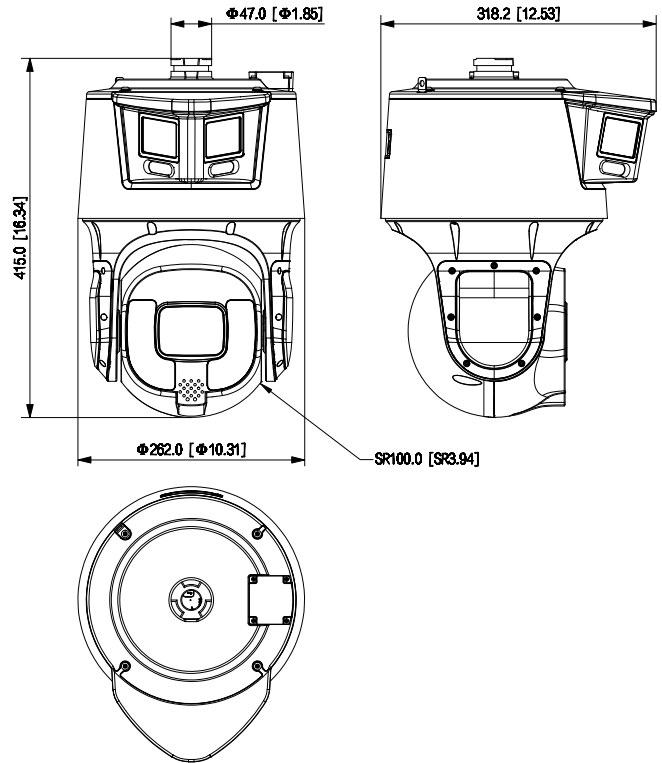

Accessories

Included:

Optional:

Dimensions (mm[inch])

Wall Mount	Ceiling Mount	Ceiling Mount
PFA114+PFB307W	PFA114+PFB301C	PFA114+PFB710C
Pole Mount(Vertical)	Corner Mount	
PFA114+PFB307W+PFA5500	PFA114+PFB307W+PFA151