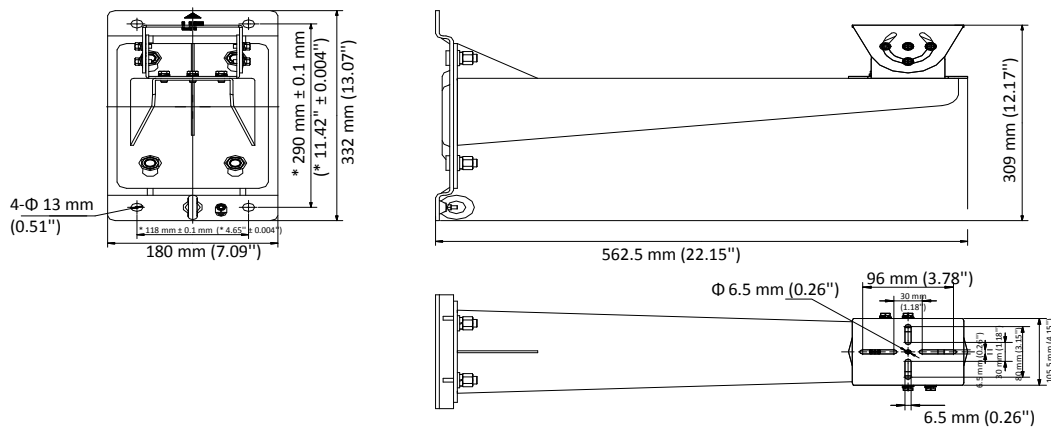

### Wall Mount

### Dimension

### Parameter

Model	DS-1707ZJ
Parameters	Wall Mount
Appearance	Unpainted Stainless Steel
Material	SUS304
Dimension	562.5 mm × 180 mm × 309 mm (22.15" × 7.09" × 12.17")
Weight	7.02 kg (15.48 lb.)

### Notes

- The mount should be installed on the flat surface.
- Waterproof rubber is necessary for the outdoor application.
- The wall should be capable of supporting at least 3 times as much as the total weight of the camera, and the mount.
- The maximum load capacity of the mount is 20 kg (44.09 lb.).