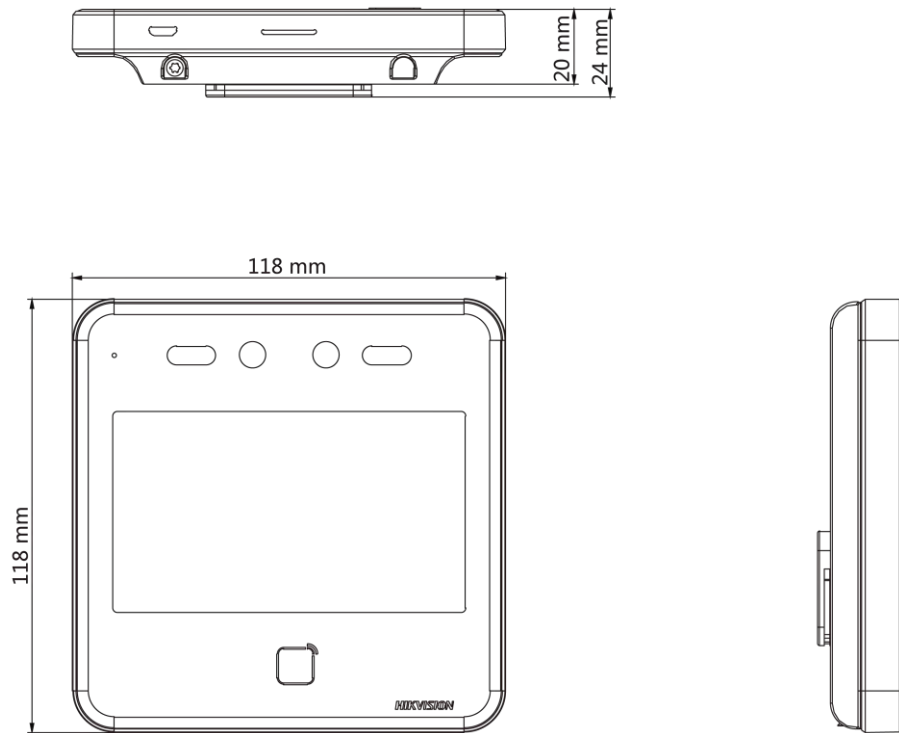

Platform

Hik-ProConnect and HikCentral Professional

▪ Available Model

DS-K1T642E

▪ Dimension