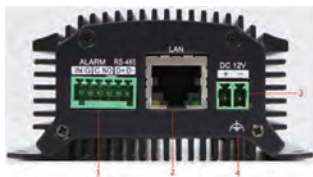

# DS-6701/6704/6708/6716HFI/HWI(-SATA)

## Video Encoder

DS-6701HFI/HWI

1. Alarm in/Alarm out
2. LAN
3. 12 VDC
4. GND

DS-6704HFI/HWI

1. Alarm in
2. Alarm out
3. RS-232 interface
4. RS-485 interface
5. Reset
6. MicroSD
7. LAN
8. 12 VDC
9. GND

DS-6708HFI/HWI(-SATA)

1. Video in
2. Line in
3. Audio out
4. Audio in
5. LAN
6. Reset
7. RS-232, RS-485 interface
8. Alarm in
9. Alarm out
10. 12 VDC
11. GND