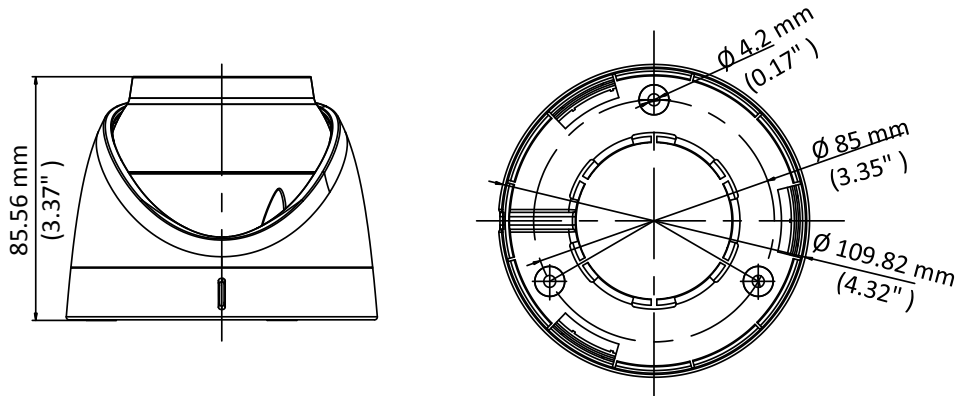

Order Model

DS-2CE72DFT-F28

Dimension