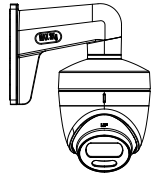

Specification

Camera	
Image Sensor	2 MP CMOS
Resolution	1920 (H) × 1080 (V)
Frame Rate	PAL: 1080p@25fps NTSC: 1080p@30fps
Min. illumination	0.0005 Lux @ (F1.0, AGC ON), 0 Lux with white light
Shutter Time	PAL: 1/25 s to 1/50, 000 s NTSC: 1/30 s to 1/50, 000 s
Slow Shutter	Max. 16 times
Lens	2.8 mm fixed lens
Field of View	2.8 mm, horizontal FOV: 104°, vertical FOV: 54°, diagonal FOV: 126°
Lens Mount	M16
Day & Night	Color
WDR (Wide Dynamic Range)	130 dB
Angle Adjustment	Pan: 0° to 360°; Tilt: 0° to 75°; Rotate: 0° to 360°
Menu	
Image Mode	STD/HIGH SAT
AGC	Yes
White Balance	Auto/Manual
HLC	Yes
BLC (Backlight Compensation)	Yes
Privacy Mask	4 programmable privacy masks
Motion Detection	4 programmable areas
WDR	Yes
Functions	Brightness, Sharpness, 3D DNR, Mirror, Smart light
Interface	
Video Output	Switchable TVI/AHD/CVI/CVBS
General	
Operating Conditions	-40 °C to 60 °C (-40 °F to 140 °F), humidity: 90% or less (non-condensing)
Power Supply	12 VDC ± 25% <i>*You are recommended to use one power adapter to supply the power for one camera.</i>
Power Consumption	Max. 3 W
Protection Level	IP67
Material	Main Body: Metal Mounting Base: Plastic
White Light	Up to 20 m
Communication	HIKVISION-C
Dimensions	∅ 109.82 mm × 85.56 mm (∅ 4.32" × 3.37")
Weight	Approx. 336 g (0.74 lb.)

Order Model

DS-2CE72DFT-F28

Dimension

Accessory

DS-1272ZJ-110-TRS
Wall Mount

DS-1275ZJ-SUS
Vertical Pole Mount

DS-1276ZJ-SUS
Corner Mount

DS-1281ZJ-S
Inclined Ceiling Mount