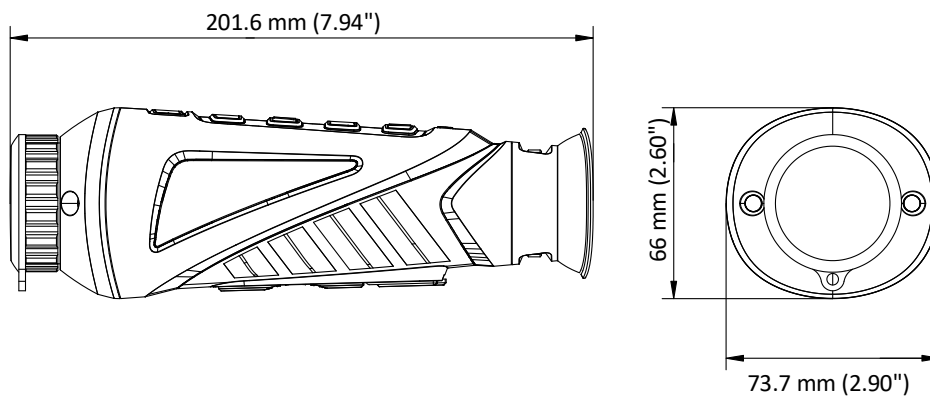

Detection Range Table

* The table is only for reference, the performance may vary from camera to camera.

Wide Range Coverage

There is range limit for detecting, recognizing, and identifying human/vehicle targets.

Detection Range (Vehicles: 1.4×4.0m)	Detection Range (Humans: 1.8×0.5m)	Recognition Range (Vehicles: 1.4×4.0m)	Recognition Range (Humans: 1.8×0.5m)	Identification Range (Vehicles: 1.4×4.0m)	Identification Range (Humans: 1.8×0.5m)
3157 m	1029 m	789 m	257 m	395 m	129 m

Available Model

DS-2TS06-35XF/W

Dimension