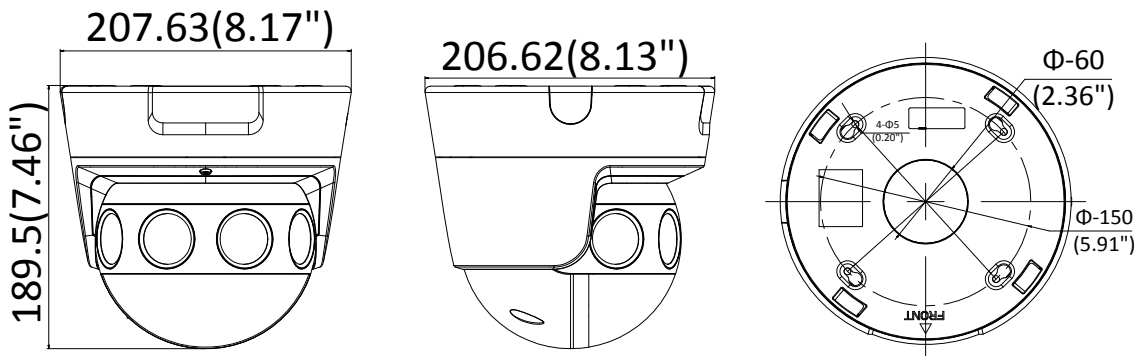

Dimension

Accessory

Unit: mm

Cap (Included)

Distributed by

Headquarters

No.555 Qianmo Road, Binjiang District,
Hangzhou 310051, China
T +86-571-8807-5998
overseasbusiness@hikvision.com

Hikvision USA
T +1-909-895-0400
sales.usa@hikvision.com

Hikvision Australia
T +61-2-8599-4233
salesau@hikvision.com

Hikvision India
T +91-22-28469900
sales@pramahikvision.com

Hikvision Canada
T +1-866-200-6690
sales.canada@hikvision.com

Hikvision Thailand
T +662-275-9949
sales.thailand@hikvision.com

Hikvision Europe
T +31-23-5542770
sales.eu@hikvision.com

Hikvision Italy
T +39-0438-6902
info.it@hikvision.com

Hikvision Brazil
T +55 11 3318-0050
Latam.support@hikvision.com

Hikvision Turkey
T +90 (216)521 7070- 7074
sales.tr@hikvision.com

Hikvision Malaysia
T +601-7652-2413
sales.my@hikvision.com

Hikvision UK & Ireland
T +01628-902140
sales.uk@hikvision.com

Hikvision South Africa
Tel: +27 (10) 0351172
sale.africa@hikvision.com

Hikvision France
T +33(0)1-85-330-450
info.fr@hikvision.com

Hikvision Kazakhstan
T +7-727-9730667
nikia.panfilov@hikvision.ru

Hikvision Vietnam
T +84-974270888
sales.vt@hikvision.com

Hikvision UAE
T +971-4-4432090
salesme@hikvision.com

Hikvision Singapore
T +65-6684-4718
sg@hikvision.com

Hikvision Spain
T +34-91-737-16-55
info.es@hikvision.com

Hikvision Tashkent
T +99-87-1238-9438
uzb@hikvision.ru

Hikvision Hong Kong
T +852-2151-1761
Info.hk@hikvision.com

Hikvision Russia
T +7-495-669-67-99
saleru@hikvision.com

Hikvision Korea
T +82-(0)31-731-8817
sales.korea@hikvision.com

Hikvision Poland
T +48-22-460-01-50
info.pl@hikvision.com

Hikvision Indonesia
T +62-21-2933759
Sales.Indonesia@hikvision.com

Hikvision Colombia
sales.colombia@hikvision.com