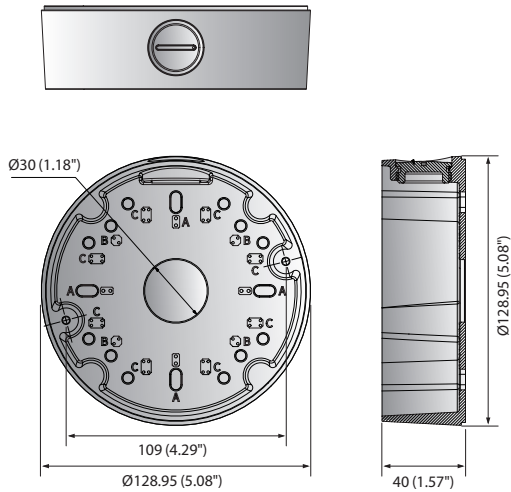

# SBV-125BW

Back Box

## Dimensions

Unit : mm (inch)

	SBV-125BW
Supported product	QNE-8011R/8021R * models can be added without notice
Color / Material	White / Aluminum
RAL Code	RAL9003
Product dimensions / weight	$\varnothing 128.95 \times 40$ mm ( $\varnothing 5.08 \times 1.57$ " ), 345 g (0.76 lb)