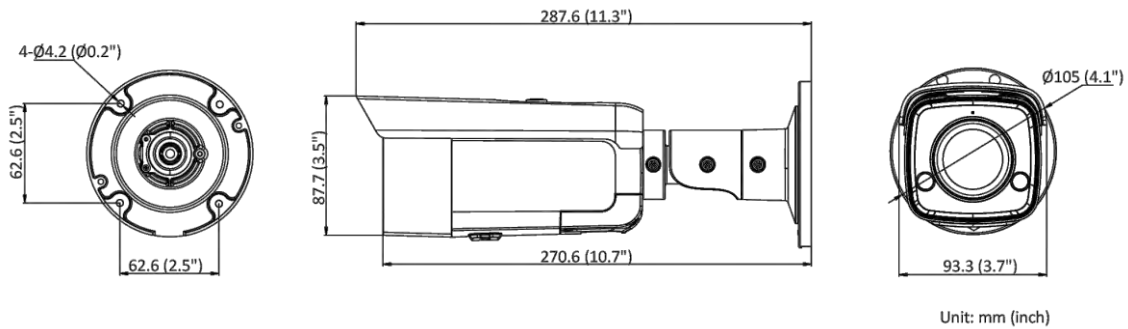

General	
Linkage Method	Upload to NAS/memory card, notify surveillance center, trigger record, trigger capture, strobe light, audible warning *Note: External device is required.
Web Client Language	33 languages: English, Russian, Estonian, Bulgarian, Hungarian, Greek, German, Italian, Czech, Slovak, French, Polish, Dutch, Portuguese, Spanish, Romanian, Danish, Swedish, Norwegian, Finnish, Croatian, Slovenian, Serbian, Turkish, Korean, Traditional Chinese, Thai, Vietnamese, Japanese, Latvian, Lithuanian, Portuguese (Brazil), Ukrainian
General Function	Anti-flicker, heartbeat, mirror, privacy masks, flash log, password reset via e-mail, pixel counter
Software Reset	Yes
Storage Conditions	-30 °C to +60 °C (-22 °F to +140 °F), humidity 95% or less (non-condensing)
Startup and Operating Conditions	-30 °C to +60 °C (-22 °F to +140 °F), humidity 95% or less (non-condensing)
Power Supply	12 VDC ± 25%; PoE: 802.3af, Class3
Power Consumption and Current	12 VDC, 0.88 A, max. 10.5 W PoE: (802.3af, 36 V to 57 V), 0.34 A to 0.21 A, max. 12.5 W
Power Interface	Ø5.5 mm coaxial power plug
Material	Aluminum alloy body
Camera Dimension	Ø105 × 287.6 mm (Ø4.1" × 11.3")
Package Dimension	386 × 156 × 155 mm (15.2" × 7.5" × 7.1")
Camera Weight	Approx. 1120 g (2.5 lb.)
With Package Weight	Approx. 1634 g (3.6 lb.)
Approval	
EMC	FCC (47 CFR Part 15, Subpart B); CE-EMC (EN 55032: 2015, EN 61000-3-2: 2014, EN 61000-3-3: 2013, EN 50130-4: 2011 +A1: 2014); RCM (AS/NZS CISPR 32: 2015); IC (ICES-003: Issue 6, 2016); KC (KN 32: 2015, KN 35: 2015)
Safety	UL (UL 60950-1); CB (IEC 60950-1:2005 + Am 1:2009 + Am 2:2013, IEC 62368-1:2014 ); CE-LVD (EN 60950-1:2005 + Am 1:2009 + Am 2:2013, IEC 62368-1:2014 ); BIS (IS 13252(Part 1):2010+A1:2013+A2:2015); LOA (IEC/EN 60950-1)
Environment	CE-RoHS (2011/65/EU); WEEE (2012/19/EU); Reach (Regulation (EC) No 1907/2006)
Protection	Ingression protection: IP66 (IEC 60529-2013)

## Dimension