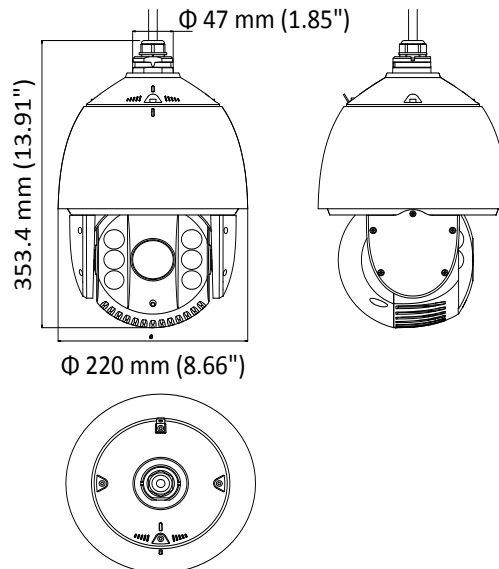

Order Model

DS-2AE7232TI-A(D)

Dimension

Accessory

Headquarters

No.555 Qianmo Road, Binjiang District,
Hangzhou 310051, China
T +86-571-8807-5998
overseasbusiness@hikvision.com

Hikvision USA
T +1-909-895-0400
sales.usa@hikvision.com

Hikvision Australia
T +61-2-8599-4233
salesau@hikvision.com

Hikvision India
T +91-22-28469900
sales@pramahikvision.com

Hikvision Canada
T +1-866-200-6690
sales.canada@hikvision.com

Hikvision Thailand
T +662-275-9949
sales.thailand@hikvision.com

Hikvision Europe
T +31-23-5542770
sales.eu@hikvision.com

Hikvision Italy
T +39-0438-6902
info.it@hikvision.com

Hikvision Brazil
T +55 11 3318-0050
Latam.support@hikvision.com

Hikvision Turkey
T +90 (216)521 7070- 7074
sales.tr@hikvision.com

Hikvision Malaysia
T +601-7652-2413
sales.my@hikvision.com

Hikvision UK & Ireland
T +01628-902140
sales.uk@hikvision.com

Hikvision South Africa
Tel: +27 (10) 0351172
sale.africa@hikvision.com

Hikvision France
T +33(0)1-85-330-450
info.fr@hikvision.com

Hikvision Kazakhstan
T +7-727-9730667
nikia.panfilov@hikvision.ru

Hikvision Vietnam
T +84-974270888
sales.vt@hikvision.com

Hikvision UAE
T +971-4-4432090
salesme@hikvision.com

Hikvision Singapore
T +65-6684-4718
sg@hikvision.com

Hikvision Spain
T +34-91-737-16-55
info.es@hikvision.com

Hikvision Tashkent
T +99-87-1238-9438
uzb@hikvision.ru

Hikvision Hong Kong
T +852-2151-1761
info.hk@hikvision.com

Hikvision Russia
T +7-495-669-67-99
saleru@hikvision.com

Hikvision Korea
T +82-(0)31-731-8817
sales.korea@hikvision.com

Hikvision Poland
T +48-22-460-01-50
info.pl@hikvision.com

Hikvision Indonesia
T +62-21-2933759
Sales.Indonesia@hikvision.com

Hikvision Colombia
sales.colombia@hikvision.com