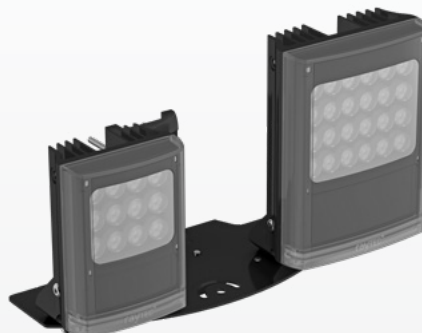

VUB-PLATE-PSU

Note: Can be used in conjunction with other VUB Mounting Plates to mount VARIO illuminators and PSUs on the same VUB Wall or Pole Mount Bracket

* Pictured with VUB-WALL bracket

VUB and VARIO Illuminator/PSU Configuration Examples

One VARIO i8 unit mounted on a VUB-WALL

One VARIO i4 mounted on a VUB-POLE

Three VARIO i8 units mounted on a VUB-PLATE-3x8

Three VARIO i16 illuminators mounted on a VUB-PLATE-3x8

Three VARIO i4 illuminators mounted on a VUB-PLATE-3x4

One VARIO i8 and one VARIO i4 illuminator mounted on a VUB-PLATE-3x4

Note: Other VUB and Illuminator/PSU combinations possible – please contact Raytec for further advice.

VUB and VARIO Illuminator/PSU Configuration Examples