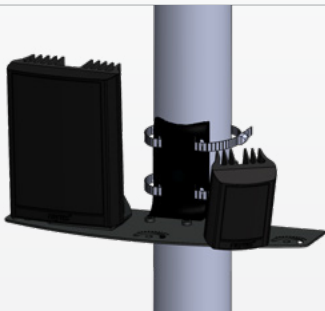

Optional VUB Mounting Plates

Allows for the mounting of multiple VARIO illuminators and PSU

Different Illuminator/PSU combinations

Accommodates various combinations of VARIO illuminators and PSUs, offering the highest levels of flexibility

Flexible Fixing Positions

Illuminators can be positioned on the top or underside of VUB Mounting Plates

Independent Pan/Tilt Adjustment

Individual illuminators can be independently adjusted both horizontally and vertically

Illuminate Different Depths of Scene

Illuminate Different Areas on Site

Technical Specifications

	VUB WALL	VUB POLE	VUB Plate 3x2	VUB Plate 3x4	VUB Plate 3x8	VUB Plate 1x16	VUB Plate PSU
Dimensions	125x65x93 mm (4.9x2.5x3.6") (H/W/D)		250x135 mm (9.8x5.3") (W/D)	300x135 mm (11.8x5.3") (W/D)	370x135 mm (14.5x5.3") (W/D)	146x124 mm (5.7x4.8") (W/D)	240x180 mm (9.4x7") (W/D)
Weight	250g (0.5lbs)		550g (1.2lbs)	650g (1.4lbs)	750g (1.6lbs)	300g (0.6lbs)	800g (1.7lbs)
Materials	Die Cast Aluminium		Stainless Steel				
Colour	Black						
Finish	Polyester powder coat, RAL 9005 semi glass. Light texture						
Accessories	VUB Plates			N/A			
Fixings	Fixing kit included						

VUB and VARIO Illuminator/PSU Standard Configurations

	VARIO Illuminator Configurations	
VUB WALL	Mounts x1 any single panel VARIO illuminator (Contact Raytec for mounting double or triple panel VARIO illuminators)	
VUB POLE		
VUB Plate 3x2	Mounts up to x3 VARIO 2 series or x2 VARIO 4 series (single panel)	Other custom configurations possible - see page 6 and 7 for examples. Contact Raytec for further advice.
VUB Plate 3x4	Mounts up to x3 VARIO 4 series or x2 VARIO 8 series (single panel)	
VUB Plate 3x8	Mounts up to x3 VARIO 8 series or x3 VARIO 16 series (single panel)	
VUB Plate 1x16	Mounts x1 VARIO 16 series (Allows horizontal rotation of more than 40° when used with VUB Wall or Pole Mount Bracket)	
VUB Plate PSU	Mounts x1 any VARIO PSU	