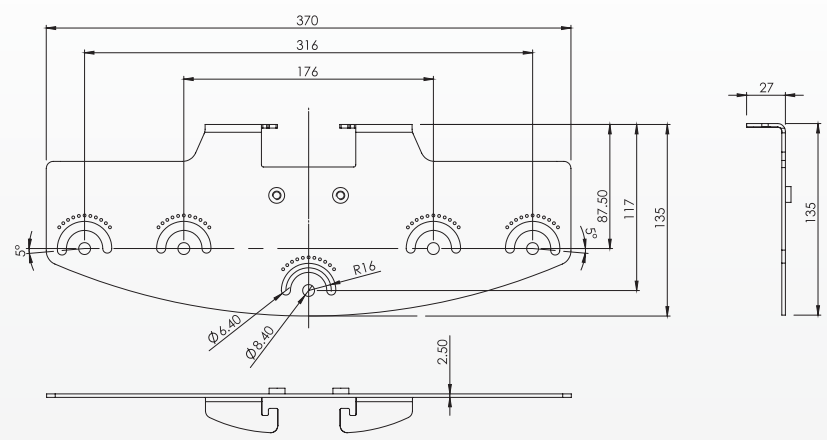

Product Dimensions

VUB-PLATE-3x2

VUB-PLATE-3x4

VUB-PLATE-3x8

* Pictured with VUB-WALL bracket

Product Dimensions

VUB-PLATE-1x16 Plates

Note: Allows horizontal rotation of more than 40° when used with VUB Wall or Pole Mount bracket for x1 VARIO 16 series single panel illuminator