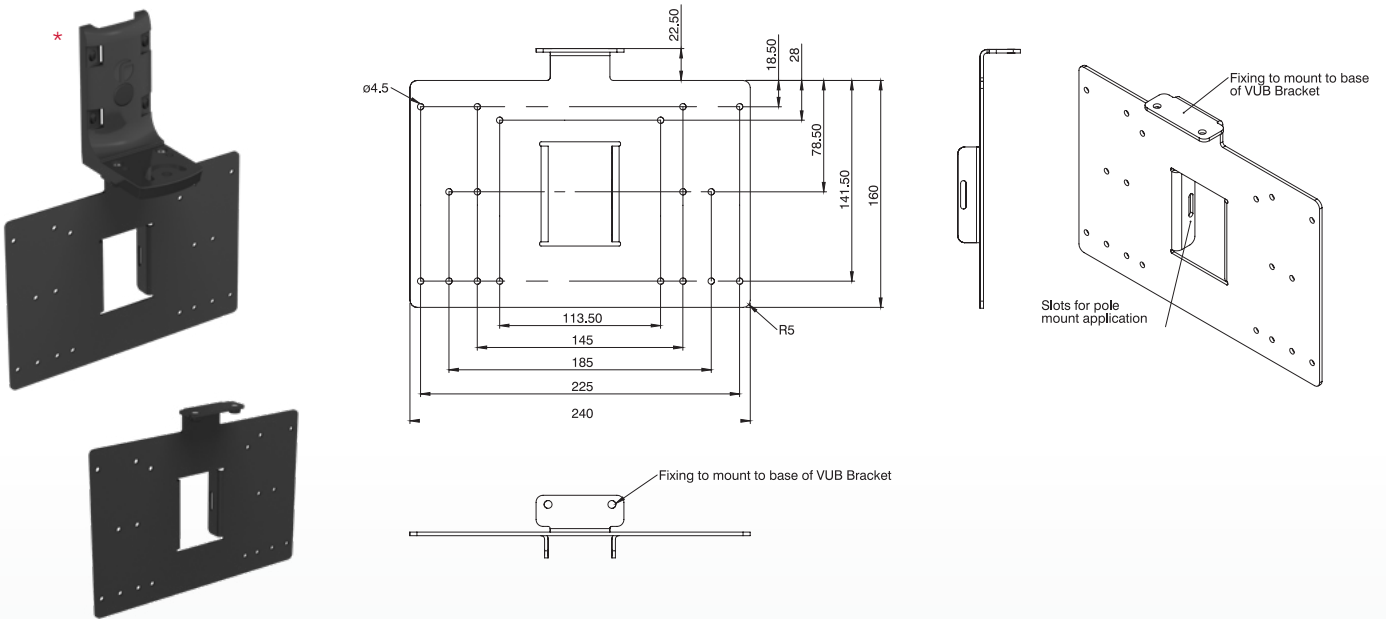

VUB-PLATE-PSU

Note: Can be used in conjunction with other VUB Mounting Plates to mount VARIO illuminators and PSUs on the same VUB Wall or Pole Mount Bracket

* Pictured with VUB-WALL bracket