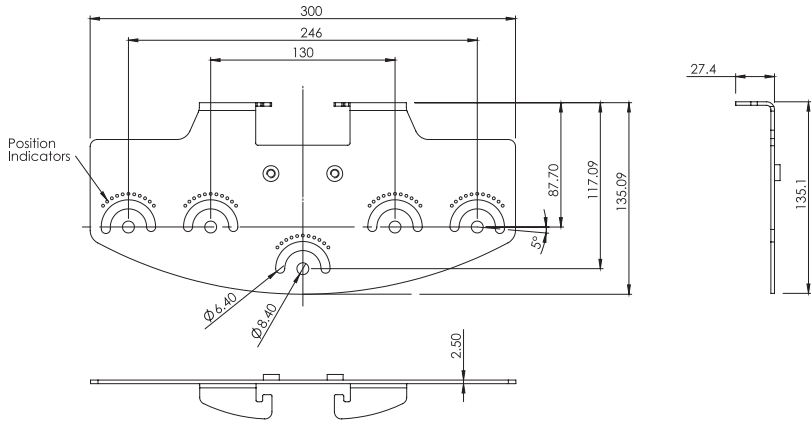

Illuminate Different Depths of Scene

Illuminate Different Areas on Site

Technical Specifications

	VUB WALL	VUB POLE	VUB Plate 3x2	VUB Plate 3x4	VUB Plate 3x8	VUB Plate 1x16	VUB Plate PSU
Dimensions	125x65x93 mm (4.9x2.5x3.6") (H/W/D)		250x135 mm (9.8x5.3") (W/D)	300x135 mm (11.8x5.3") (W/D)	370x135 mm (14.5x5.3") (W/D)	146x124 mm (5.7x4.8") (W/D)	240x180 mm (9.4x7") (W/D)
Weight	250g (0.5lbs)		550g (1.2lbs)	650g (1.4lbs)	750g (1.6lbs)	300g (0.6lbs)	800g (1.7lbs)
Materials	Die Cast Aluminium		Stainless Steel				
Colour	Black						
Finish	Polyester powder coat, RAL 9005 semi glass. Light texture						
Accessories	VUB Plates			N/A			
Fixings	Fixing kit included						

Note: VUB Plates are to be used with VUB-POLE and VUB-WALL brackets

Product Dimensions

VUB-WALL Mount Bracket

VUB-POLE Mount Bracket

Note: M6 centre fixing is for VARIO 2 and 4 series single panel illuminators
 M8 centre fixing is for VARIO 8 and 16 series single panel illuminators

Product Dimensions

VUB-PLATE-3x2

VUB-PLATE-3x4

VUB-PLATE-3x8

* Pictured with VUB-WALL bracket

Product Dimensions

VUB-PLATE-1x16 Plates

Note: Allows horizontal rotation of more than 40° when used with VUB Wall or Pole Mount bracket for x1 VARIO 16 series single panel illuminator