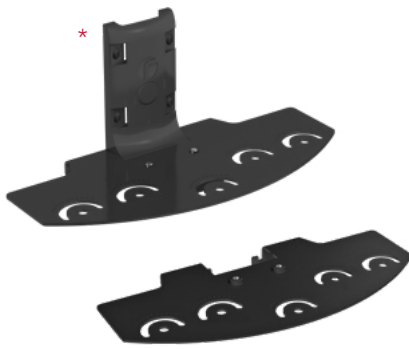

VUB and VARIO Illuminator/PSU Standard Configurations

	VARIO Illuminator Configurations	
VUB WALL	Mounts x1 any single panel VARIO illuminator (Contact Raytec for mounting double or triple panel VARIO illuminators)	
VUB POLE		
VUB Plate 3x2	Mounts up to x3 VARIO 2 series or x2 VARIO 4 series (single panel)	Other custom configurations possible - see page 6 and 7 for examples. Contact Raytec for further advice.
VUB Plate 3x4	Mounts up to x3 VARIO 4 series or x2 VARIO 8 series (single panel)	
VUB Plate 3x8	Mounts up to x3 VARIO 8 series or x3 VARIO 16 series (single panel)	
VUB Plate 1x16	Mounts x1 VARIO 16 series (Allows horizontal rotation of more than 40° when used with VUB Wall or Pole Mount Bracket)	
VUB Plate PSU	Mounts x1 any VARIO PSU	

Product Codes

Part Codes	Description
VUB-WALL	VARIO Universal Bracket - Wall Mount, incl fixings
VUB-POLE	VARIO Universal Bracket - Pole Mount, incl fixings
VUB-PLATE-3x2	VUB Mounting Plate for 3 x 2 series VARIO*
VUB-PLATE-3x4	VUB Mounting Plate for 3 x 4 series VARIO*
VUB-PLATE-3x8	VUB Mounting Plate for 3 x 8 series VARIO*
VUB-PLATE-1x16	VUB Mounting Plate for 1 x 16 series VARIO*
VUB-PLATE-PSU	VUB Mounting Plate for VARIO PSU*

Note: VUB Plates are to be used with VUB-POLE and VUB-WALL brackets

Product Dimensions

VUB-WALL Mount Bracket

VUB-POLE Mount Bracket

Note: M6 centre fixing is for VARIO 2 and 4 series single panel illuminators
 M8 centre fixing is for VARIO 8 and 16 series single panel illuminators

Product Dimensions

VUB-PLATE-3x2

VUB-PLATE-3x4

VUB-PLATE-3x8

* Pictured with VUB-WALL bracket

Product Dimensions

VUB-PLATE-1x16 Plates

Note: Allows horizontal rotation of more than 40° when used with VUB Wall or Pole Mount bracket for x1 VARIO 16 series single panel illuminator