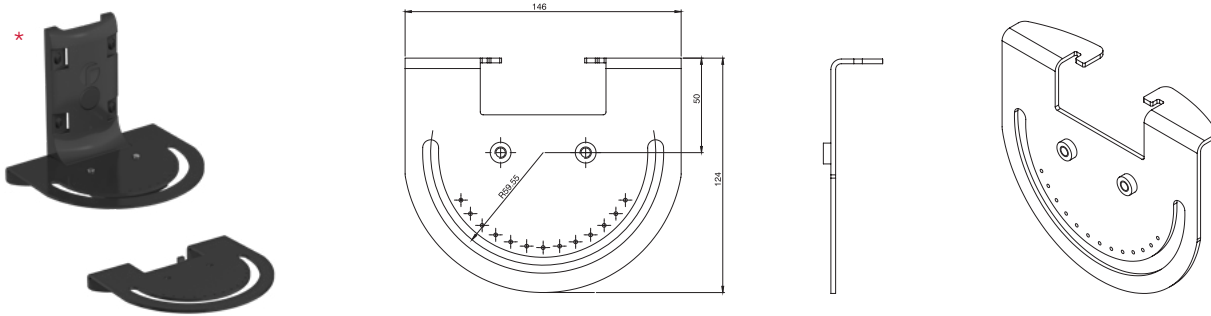

Note: VUB Plates are to be used with VUB-POLE and VUB-WALL brackets

Product Dimensions

VUB-WALL Mount Bracket

VUB-POLE Mount Bracket

Note: M6 centre fixing is for VARIO 2 and 4 series single panel illuminators
 M8 centre fixing is for VARIO 8 and 16 series single panel illuminators

Product Dimensions

VUB-PLATE-3x2

VUB-PLATE-3x4

VUB-PLATE-3x8

* Pictured with VUB-WALL bracket

Product Dimensions

VUB-PLATE-1x16 Plates

Note: Allows horizontal rotation of more than 40° when used with VUB Wall or Pole Mount bracket for x1 VARIO 16 series single panel illuminator

VUB-PLATE-PSU

Note: Can be used in conjunction with other VUB Mounting Plates to mount VARIO illuminators and PSUs on the same VUB Wall or Pole Mount Bracket

* Pictured with VUB-WALL bracket

VUB and VARIO Illuminator/PSU Configuration Examples