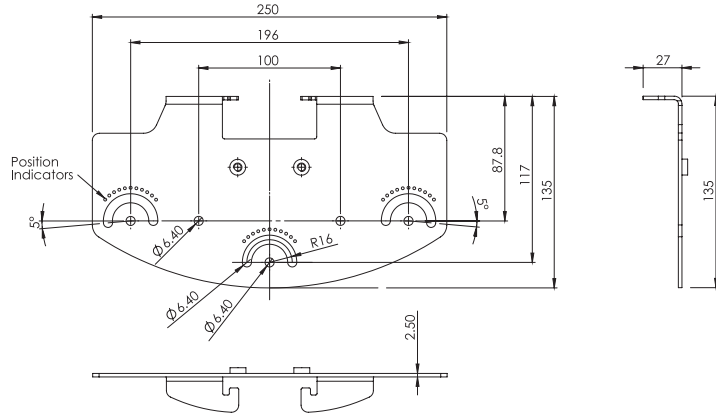

Illuminate Different Depths of Scene

Illuminate Different Areas on Site

Technical Specifications

	VUB WALL	VUB POLE	VUB Plate 3x2	VUB Plate 3x4	VUB Plate 3x8	VUB Plate 1x16	VUB Plate PSU
Dimensions	125x65x93 mm (4.9x2.5x3.6") (H/W/D)		250x135 mm (9.8x5.3") (W/D)	300x135 mm (11.8x5.3") (W/D)	370x135 mm (14.5x5.3") (W/D)	146x124 mm (5.7x4.8") (W/D)	240x180 mm (9.4x7") (W/D)
Weight	250g (0.5lbs)		550g (1.2lbs)	650g (1.4lbs)	750g (1.6lbs)	300g (0.6lbs)	800g (1.7lbs)
Materials	Die Cast Aluminium		Stainless Steel				
Colour	Black						
Finish	Polyester powder coat, RAL 9005 semi glass. Light texture						
Accessories	VUB Plates			N/A			
Fixings	Fixing kit included						

Note: VUB Plates are to be used with VUB-POLE and VUB-WALL brackets

Product Dimensions

VUB-WALL Mount Bracket

VUB-POLE Mount Bracket

Note: M6 centre fixing is for VARIO 2 and 4 series single panel illuminators
 M8 centre fixing is for VARIO 8 and 16 series single panel illuminators

Product Dimensions

VUB-PLATE-3x2

VUB-PLATE-3x4

VUB-PLATE-3x8

* Pictured with VUB-WALL bracket

Product Dimensions

VUB-PLATE-1x16 Plates

Note: Allows horizontal rotation of more than 40° when used with VUB Wall or Pole Mount bracket for x1 VARIO 16 series single panel illuminator