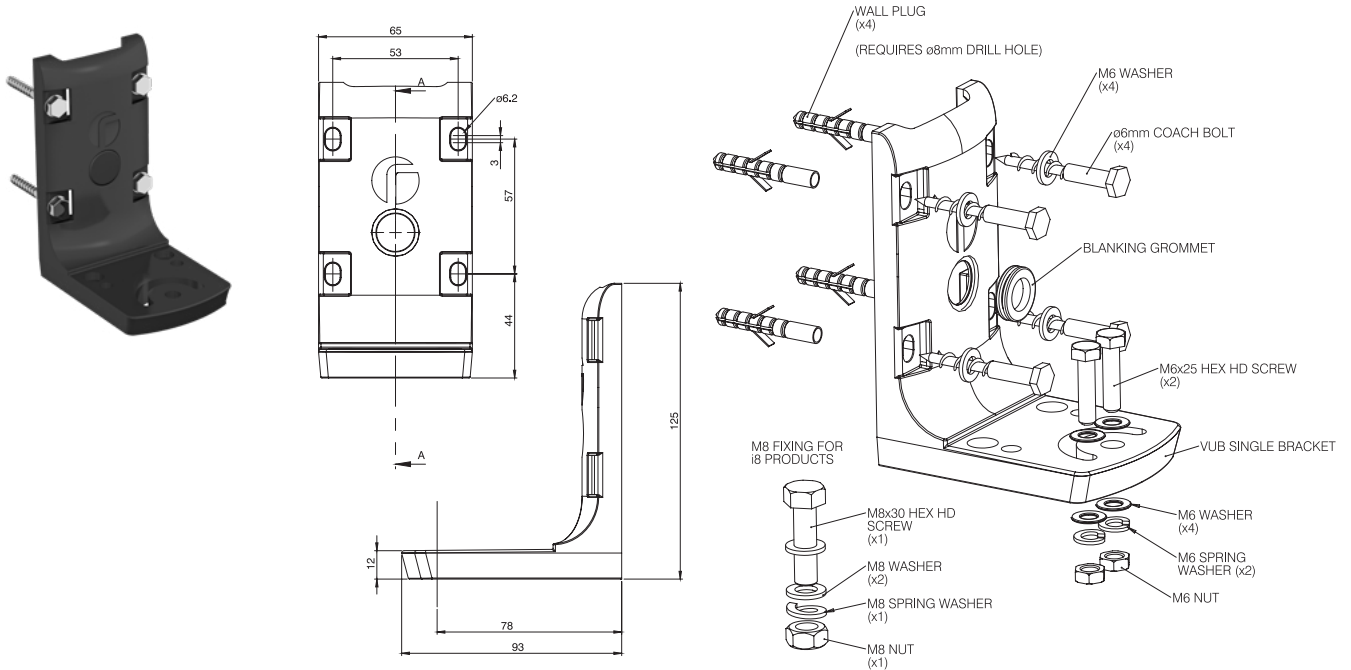

Product Dimensions

VUB-WALL Mount Bracket