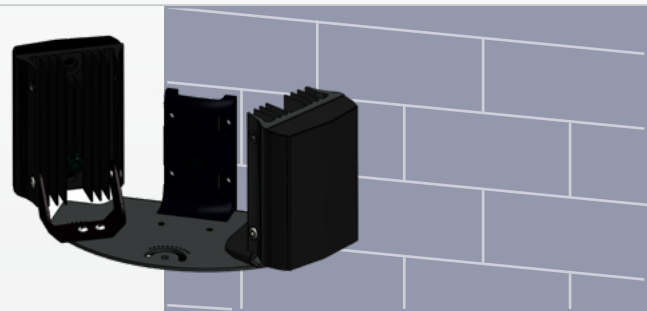

Flexible Fixing Positions

Illuminators can be positioned on the top or underside of VUB Mounting Plates

Independent Pan/Tilt Adjustment

Individual illuminators can be independently adjusted both horizontally and vertically

Illuminate Different Depths of Scene

Illuminate Different Areas on Site

Technical Specifications

	VUB WALL	VUB POLE	VUB Plate 3x2	VUB Plate 3x4	VUB Plate 3x8	VUB Plate 1x16	VUB Plate PSU
Dimensions	125x65x93 mm (4.9x2.5x3.6") (H/W/D)		250x135 mm (9.8x5.3") (W/D)	300x135 mm (11.8x5.3") (W/D)	370x135 mm (14.5x5.3") (W/D)	146x124 mm (5.7x4.8") (W/D)	240x180 mm (9.4x7") (W/D)
Weight	250g (0.5lbs)		550g (1.2lbs)	650g (1.4lbs)	750g (1.6lbs)	300g (0.6lbs)	800g (1.7lbs)
Materials	Die Cast Aluminium		Stainless Steel				
Colour	Black						
Finish	Polyester powder coat, RAL 9005 semi glass. Light texture						
Accessories	VUB Plates			N/A			
Fixings	Fixing kit included						