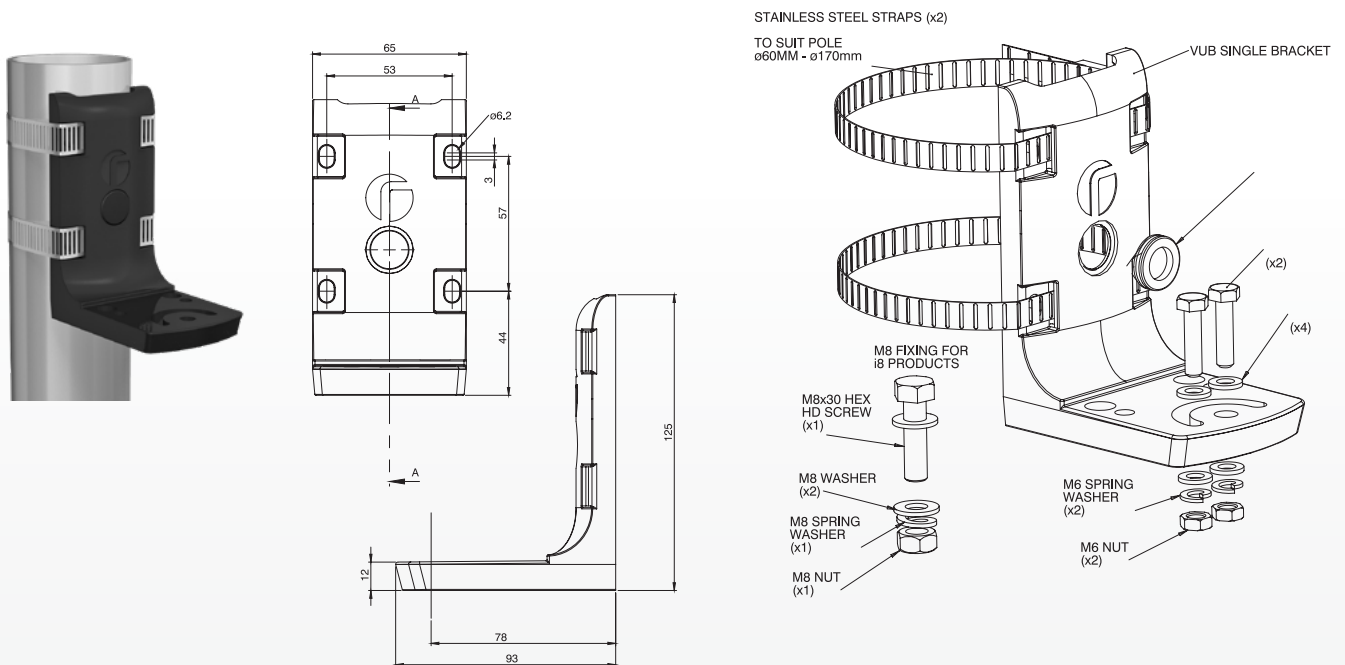

VUB and VARIO Illuminator/PSU Standard Configurations

	VARIO Illuminator Configurations	
VUB WALL	Mounts x1 any single panel VARIO illuminator (Contact Raytec for mounting double or triple panel VARIO illuminators)	
VUB POLE		
VUB Plate 3x2	Mounts up to x3 VARIO 2 series or x2 VARIO 4 series (single panel)	Other custom configurations possible - see page 6 and 7 for examples. Contact Raytec for further advice.
VUB Plate 3x4	Mounts up to x3 VARIO 4 series or x2 VARIO 8 series (single panel)	
VUB Plate 3x8	Mounts up to x3 VARIO 8 series or x3 VARIO 16 series (single panel)	
VUB Plate 1x16	Mounts x1 VARIO 16 series (Allows horizontal rotation of more than 40° when used with VUB Wall or Pole Mount Bracket)	
VUB Plate PSU	Mounts x1 any VARIO PSU	

Product Codes

Part Codes	Description
VUB-WALL	VARIO Universal Bracket - Wall Mount, incl fixings
VUB-POLE	VARIO Universal Bracket - Pole Mount, incl fixings
VUB-PLATE-3x2	VUB Mounting Plate for 3 x 2 series VARIO*
VUB-PLATE-3x4	VUB Mounting Plate for 3 x 4 series VARIO*
VUB-PLATE-3x8	VUB Mounting Plate for 3 x 8 series VARIO*
VUB-PLATE-1x16	VUB Mounting Plate for 1 x 16 series VARIO*
VUB-PLATE-PSU	VUB Mounting Plate for VARIO PSU*

Note: VUB Plates are to be used with VUB-POLE and VUB-WALL brackets

Product Dimensions

VUB-WALL Mount Bracket

VUB-POLE Mount Bracket

Note: M6 centre fixing is for VARIO 2 and 4 series single panel illuminators
 M8 centre fixing is for VARIO 8 and 16 series single panel illuminators