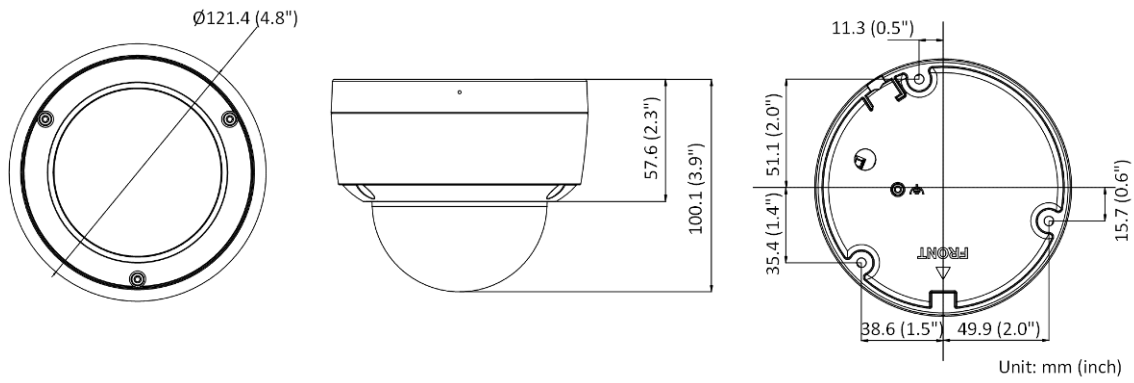

Linkage	Upload to FTP/NAS/memory card, notify surveillance center, trigger recording, trigger capture, send emailtrigger alarm output (-SU), audible warning (-SU)
<b>Deep Learning Function</b>	
Face Capture	Yes
<b>General</b>	
Power	12 VDC $\pm$ 25%, 0.4 A, max. 5 W, $\varnothing$ 5.5 mm coaxial power plug PoE: 802.3af, Class 3, 36 V to 57 V, 0.20 A to 0.15 A, max. 6.5 W
Dimension	$\varnothing$ 121.4 mm $\times$ 100.1 mm ( $\varnothing$ 4.8" $\times$ 3.9")
Package Dimension	150 mm $\times$ 150 mm $\times$ 141 mm (5.9" $\times$ 5.9" $\times$ 5.6")
Weight	Approx. 600 g (1.3 lb.)
With Package Weight	Approx. 820 g (1.6 lb.)
Language	33 languages English, Russian, Estonian, Bulgarian, Hungarian, Greek, German, Italian, Czech, Slovak, French, Polish, Dutch, Portuguese, Spanish, Romanian, Danish, Swedish, Norwegian, Finnish, Croatian, Slovenian, Serbian, Turkish, Korean, Traditional Chinese, Thai, Vietnamese, Japanese, Latvian, Lithuanian, Portuguese (Brazil), Ukrainian
Storage Conditions	-30 °C to 60 °C (-22 °F to 140 °F). Humidity 95% or less (non-condensing)
Startup and Operating Conditions	-30 °C to 60 °C (-22 °F to 140 °F). Humidity 95% or less (non-condensing)
General Function	Anti-flicker, heartbeat, mirror, privacy mask, flash log, password reset via email, pixel counter
<b>Approval</b>	
EMC	FCC (47 CFR Part 15, Subpart B) CE-EMC (EN 55032: 2015, EN 61000-3-2: 2019, EN 61000-3-3: 2013+A1: 2019, EN 50130-4: 2011+A1: 2014) RCM (AS/NZS CISPR 32: 2015) IC (ICES-003: Issue 7)
Safety	UL (UL 62368-1) CB (IEC 62368-1: 2014+A11) CE-LVD (EN 62368-1: 2014/A11: 2017) LOA (IEC/EN 60950-1)
Environment	CE-RoHS (2011/65/EU) WEEE (2012/19/EU) Reach (Regulation (EC) No 1907/2006)
Protection	IP67 (IEC 60529-2013) IK10 (IEC 62262: 2002)

### ▪ Available Model

DS-2CD2147G2-L (2.8/4 mm)

DS-2CD2147G2-LSU (2.8/4 mm)

DS-2CD2147G2-LSU (2.8 mm) (Black)

▪ **Dimension**

▪ **Accessory**

▪ **Optional**

DS-1272ZJ-120B Wall Mount	DS-1271ZJ-120 Pendant Mount	DS-1272ZJ-120 Wall Mount
		