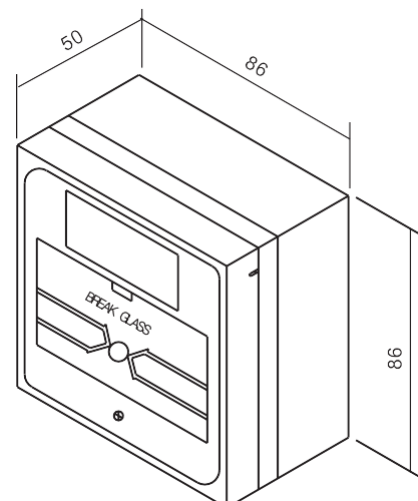

Installation and Dimension