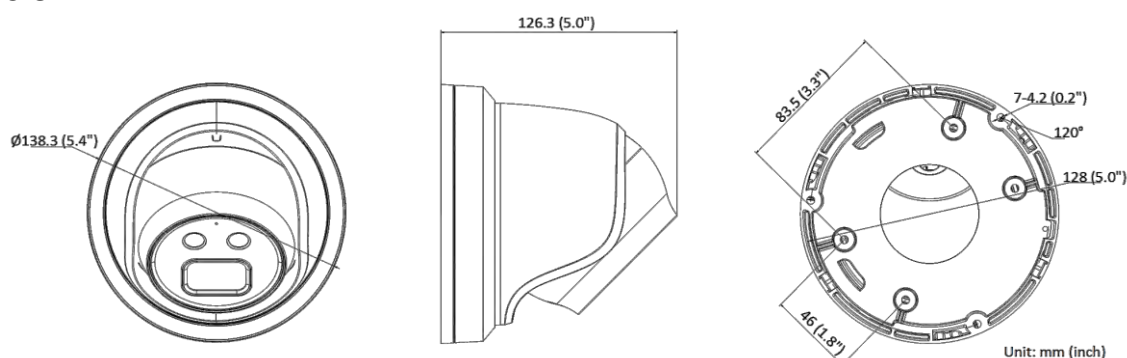

Power Consumption and Current	12 VDC, 0.48 A, max. 5.8 W PoE: (802.3af, 36 V to 57 V), 0.19 A to 0.12 A, max. 6.8 W
Power Interface	Ø5.5 mm coaxial power plug
Material	Metal except for trim ring
Camera Dimension	Ø138.3 × 126.3 mm (5.4" × 5.0")
Package Dimension	170 × 170 × 150 mm (6.7" × 6.7" × 5.9")
Camera Weight	770 g (1.7 lb.)
With Package Weight	1073 g (2.4 lb.)
Linkage Method	Upload to NAS/memory card, notify surveillance center, trigger record, trigger capture, strobe light, audible warning *Note: External device is required.
Web Client Language	32 languages English, Russian, Estonian, Bulgarian, Hungarian, Greek, German, Italian, Czech, Slovak, French, Polish, Dutch, Portuguese, Spanish, Romanian, Danish, Swedish, Norwegian, Finnish, Croatian, Slovenian, Serbian, Turkish, Korean, Traditional Chinese, Thai, Vietnamese, Japanese, Latvian, Lithuanian, Portuguese (Brazil)
General Function	Anti- flicker, heartbeat, mirror, privacy masks, flash log, password reset via e-mail, pixel counter
Software Reset	Yes
Approval	
EMC	FCC (47 CFR Part 15, Subpart B); CE-EMC (EN 55032: 2015, EN 61000-3-2: 2014, EN 61000-3-3: 2013, EN 50130-4: 2011 +A1: 2014); RCM (AS/NZS CISPR 32: 2015); IC (ICES-003: Issue 6, 2016); KC (KN 32: 2015, KN 35: 2015)
Safety	UL (UL 60950-1); CB (IEC 60950-1:2005 + Am 1:2009 + Am 2:2013); CE-LVD (EN 60950-1:2005 + Am 1:2009 + Am 2:2013); BIS (IS 13252(Part 1):2010+A1:2013+A2:2015); LOA (IEC/EN 60950-1)
Environment	CE-RoHS (2011/65/EU); WEEE (2012/19/EU); Reach (Regulation (EC) No 1907/2006)
Protection	-IU: Ingression protection: IP66 (IEC 60529-2013) -I: Ingression protection: IP67 (IEC 60529-2013)

Available Model

DS-2CD2346G2-I (2.8 mm, 4 mm, 6 mm)

DS-2CD2346G2-IU (2.8 mm, 4 mm, 6 mm)

Dimension

▪ Accessory

DS-1276ZJ-SUS
Corner Mount

DS-1271ZJ-140
Pendent Mount

DS-1273ZJ-140B
Wall Mount