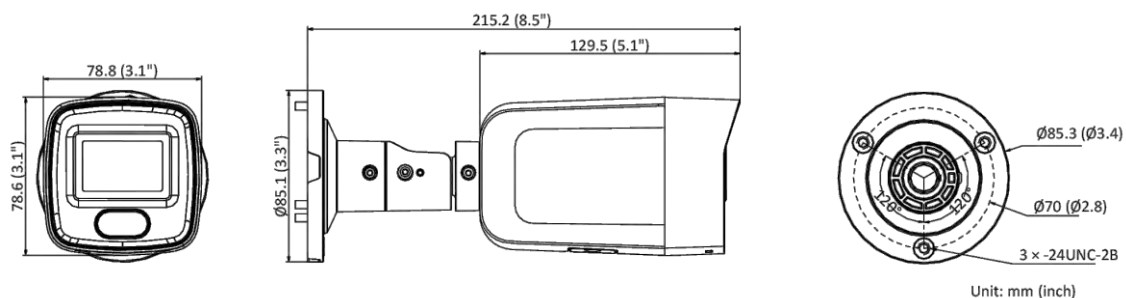

▪ Available Model

DS-2CD2047G2-LU (2.8 mm, 4 mm, 6 mm)

DS-2CD2047G2-L (2.8 mm, 4 mm, 6 mm)

▪ Dimension