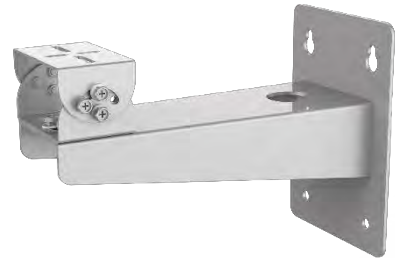

DS-1704ZJ-Y-AC(OS)

Wall Mount

Feature

- Adjustable tilt angle from -45° to 45°, and pan angle from -45° to 45°
- The cable hole design facilitates the cable routing
- Stainless steel with anti-corrosion surface spray treatment

Dimension

Available Model

DS-1704ZJ-Y-AC(OS)

Parameter

Model	DS-1704ZJ-Y-AC(OS)
Parameters	Wall Mount for Explosion-Proof Bullet Camera
Appearance	Silver moon grey
Material	SUS316L Stainless steel
Dimension	140 mm × 200 mm × 278 mm (5.51" × 7.87" × 10.94")
Weight	Approx. 2158 g (4.76 lb.)

Note

- The mount should be installed on a flat surface.
- Waterproof rubber is necessary for the outdoor application.
- The wall should be capable of supporting at least 8 times as much as the total weight of the camera, and the mount.
- The maximum load capacity of the mount is 8 kg (17.64 lb.).