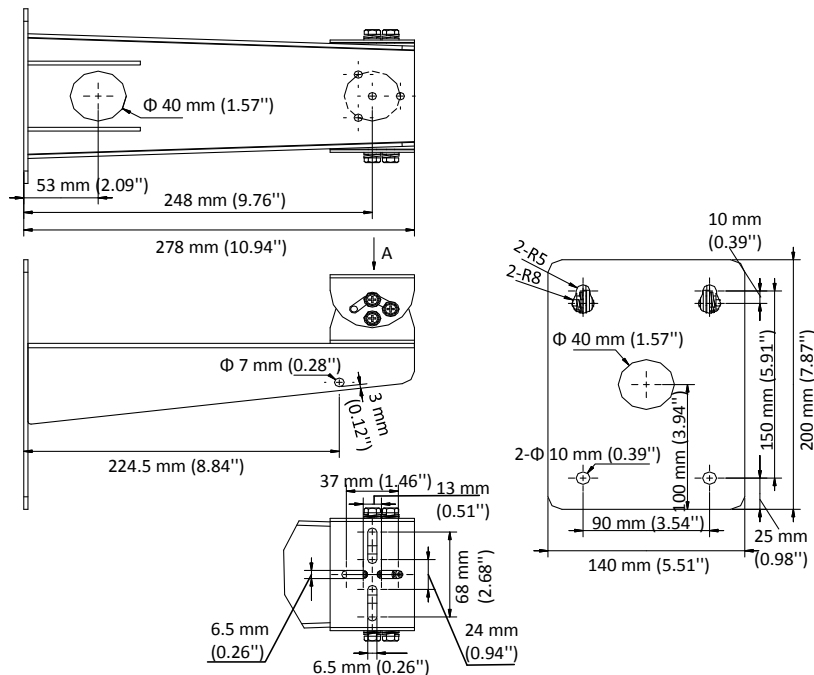

DS-1704ZJ-Y-AC(OS)

Wall Mount

Feature

- Adjustable tilt angle from -45° to 45°, and pan angle from -45° to 45°
- The cable hole design facilitates the cable routing
- Stainless steel with anti-corrosion surface spray treatment

Dimension

Available Model

DS-1704ZJ-Y-AC(OS)

Parameter

Model	DS-1704ZJ-Y-AC(OS)
Parameters	Wall Mount for Explosion-Proof Bullet Camera
Appearance	Silver moon grey
Material	SUS316L Stainless steel
Dimension	140 mm × 200 mm × 278 mm (5.51" × 7.87" × 10.94")
Weight	Approx. 2158 g (4.76 lb.)

Note

- The mount should be installed on a flat surface.
- Waterproof rubber is necessary for the outdoor application.
- The wall should be capable of supporting at least 8 times as much as the total weight of the camera, and the mount.
- The maximum load capacity of the mount is 8 kg (17.64 lb.).