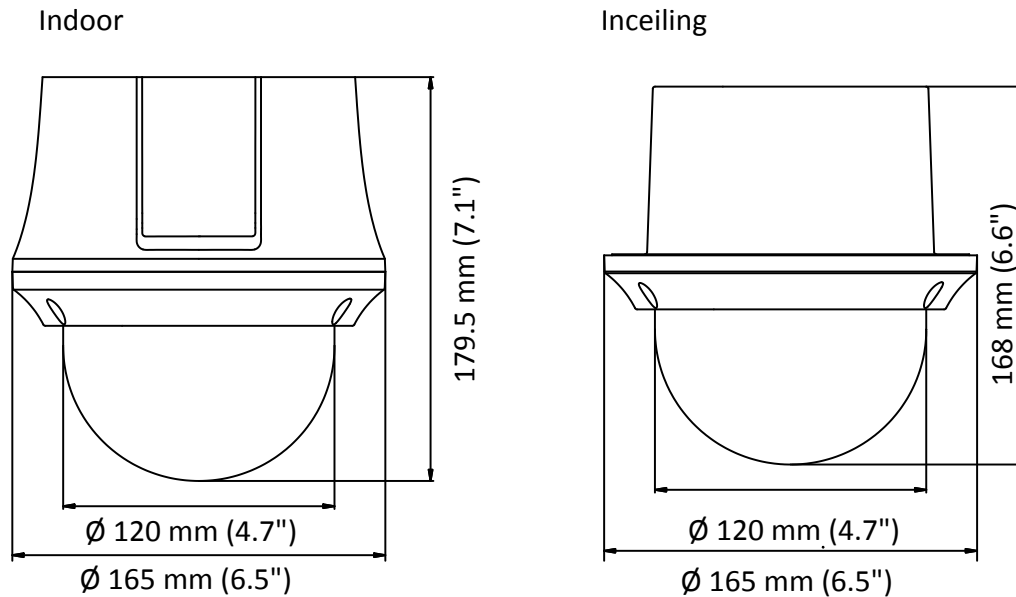

Order Model

DS-2AE4225T-D3(D)

Dimension

Distributed by

HIKVISION

Headquarters

No.555 Qianmo Road, Binjiang District,
Hangzhou 310051, China
T +86-571-8807-5998
overseasbusiness@hikvision.com

Hikvision USA
T +1-909-895-0400
sales.usa@hikvision.com

Hikvision Australia
T +61-2-8599-4233
salesau@hikvision.com

Hikvision India
T +91-22-28469900
sales@pramahikvision.com

Hikvision Canada
T +1-866-200-6890
sales.canada@hikvision.com

Hikvision Thailand
T +662-275-9949
sales.thailand@hikvision.com

Hikvision Europe
T +31-23-5542770
sales.eu@hikvision.com

Hikvision Italy
T +39-0438-6902
Info.it@hikvision.com

Hikvision Brazil
T +55 11 3318-0050
Latam.support@hikvision.com

Hikvision Turkey
T +90 (216)521 7070- 7074
sales.tr@hikvision.com

Hikvision Malaysia
T +601-7652-2413
sales.my@hikvision.com

Hikvision UK & Ireland
T +01628-902140
sales.uk@hikvision.com

Hikvision South Africa
Tel: +27 (11) 0351172
sale.africa@hikvision.com

Hikvision France
T +33(0)1-85-330-450
info.fr@hikvision.com

Hikvision Kazakhstan
T +7-727-9730667
nikia.panfilov@hikvision.ru

Hikvision Vietnam
T +84-974270888
sales.vt@hikvision.com

Hikvision UAE
T +971-4-4432090
salesme@hikvision.com

Hikvision Singapore
T +65-6684-4718
sg@hikvision.com

Hikvision Spain
T +34-91-737-16-55
info.es@hikvision.com

Hikvision Tashkent
T +99-87-1238-9438
uzb@hikvision.ru

Hikvision Hong Kong
T +852-2151-1761
Info.hk@hikvision.com

Hikvision Russia
T +7-495-669-67-99
saleru@hikvision.com

Hikvision Korea
T +82-(0)31-731-8817
sales.korea@hikvision.com

Hikvision Poland
T +48-22-460-01-50
info.pl@hikvision.com

Hikvision Indonesia
T +62-21-2933759
Sales.Indonesia@hikvision.com

Hikvision Colombia
sales.colombia@hikvision.com