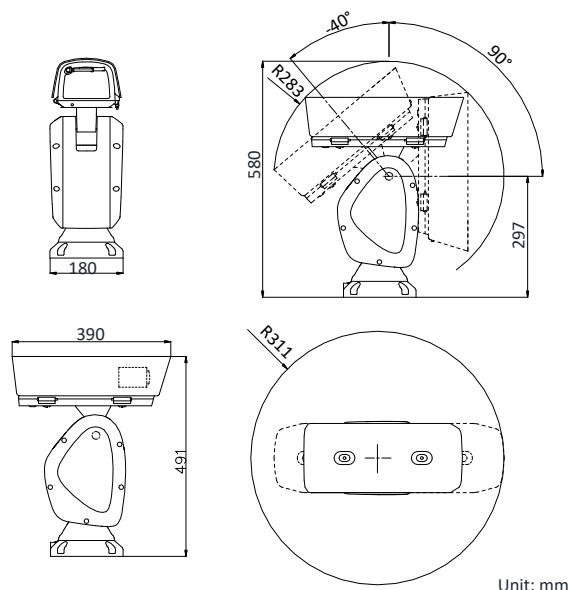

Order Model

DS-2DY9236X-A, 24 VAC

Dimensions

Unit: mm

Accessories

DS-1693ZJ

Wall Mounting Bracket

Distributed by