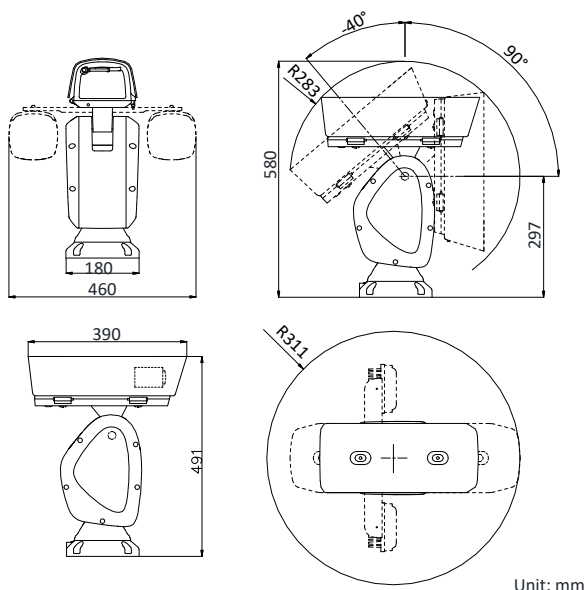

Material	Aluminum alloy ADC12
Dimensions	460 mm × 390 mm × 491 mm (18.11" × 15.35" × 19.33")
Weight	Approx. 13 kg (28.66 lb)

## Dimensions

Unit: mm