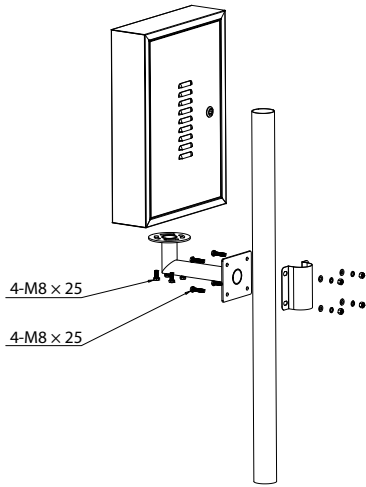

Technical Specification

Basic

Monitor	LED (Display in red, green, and yellow colors)
Dimensions	320 mm × 160 mm (12.60" × 6.30") (L × W) 320 mm × 320 mm (12.60" × 12.60") (L × W) 320 mm × 480 mm (12.60" × 18.90") (L × W)
Display Content	Chinese characters, letters, numbers, arrows, the handicap parking sign, and more
Pixels Configuration	1R1PG
Resolution	512 dots (32 × 16); 1 line; pixel pitch: 10 mm (0.39") 1024 dots (32 × 32); 2 line; pixel pitch: 10 mm (0.39") 1536 dots (32 × 48); 3 lines; pixel pitch: 10 mm (0.39")
Service Life	100,000 hours
Screen Brightness	6000 cd/m ² (adjustable)

Port

Network Port	1 × 100 Mbps Ethernet port (RJ-45)
--------------	------------------------------------

General

Power Supply	100 V–240 V AC
Power Consumption	30 W, 60W, 90W
Operating Temperature	–30 °C to +70 °C (–22 °F to +158 °F)
Operating Humidity	10%–90% (non-condensing)
IP Rating	IP54
Product Dimensions	362 mm × 110 mm × 202 mm (14.25" × 4.33" × 7.95") (L × W × H) 362 mm × 110 mm × 362 mm (14.25" × 4.33" × 14.25") (L × W × H) 362 mm × 110 mm × 522 mm (14.25" × 4.33" × 20.55") (L × W × H)
Net Weight	5 kg (11.02 lb), 7.3 kg (16.09 lb), 9.5 kg (20.94 lb)
Gross Weight	6 kg (13.23 lb), 8.3 kg (18.3 lb), 10.5 kg (23.15 lb)
Installation	Pole mount; Pole mount bracket

Ordering Information

Type	Model	Description
Outdoor guidance screen	DHI-ITSXS-1301-12	Outdoor guidance screen (one way)
	DHI-ITSXS-1301-22	Outdoor guidance screen (two ways)
	DHI-ITSXS-1301-32	Outdoor guidance screen (three ways)
Accessories	ITSXS-1301-0F	Pole mount
	ITSZJ-4201	Pole mount bracket

Installation

Dimensions (mm[inch])