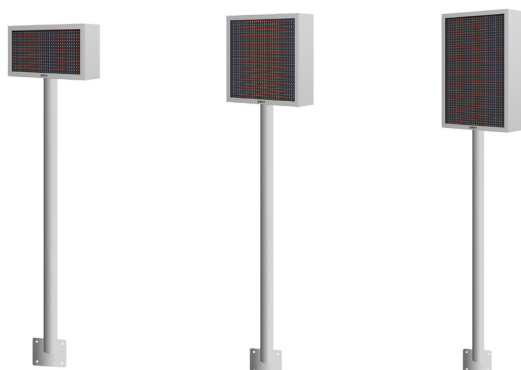

DHI-ITSXS-1301 series

Outdoor Guidance Screen

- Providing three layers display.
- Support the display of letters, numbers, arrows and handicap parking signs.
- Support high-brightness display and adjustable brightness.
- Controls multiple screens at the same time and supports displaying in partitions.
- Modifies IP and updates the program with the configuration application.

System Overview

The DHI-ITSXS-1301 outdoor serise product is used in the outdoor parking area. Guide the vehicle to find the available parking space quickly and improve the parking efficiency.

Scene

Applicable to malls, hospitals, schools, residential areas, office buildings, stations and parking lots.

Technical Specification

Basic

Monitor	LED (Display in red, green, and yellow colors)
Dimensions	320 mm × 160 mm (12.60" × 6.30") (L × W) 320 mm × 320 mm (12.60" × 12.60") (L × W) 320 mm × 480 mm (12.60" × 18.90") (L × W)
Display Content	Chinese characters, letters, numbers, arrows, the handicap parking sign, and more
Pixels Configuration	1R1PG
Resolution	512 dots (32 × 16); 1 line; pixel pitch: 10 mm (0.39") 1024 dots (32 × 32); 2 line; pixel pitch: 10 mm (0.39") 1536 dots (32 × 48); 3 lines; pixel pitch: 10 mm (0.39")
Service Life	100,000 hours
Screen Brightness	6000 cd/m ² (adjustable)