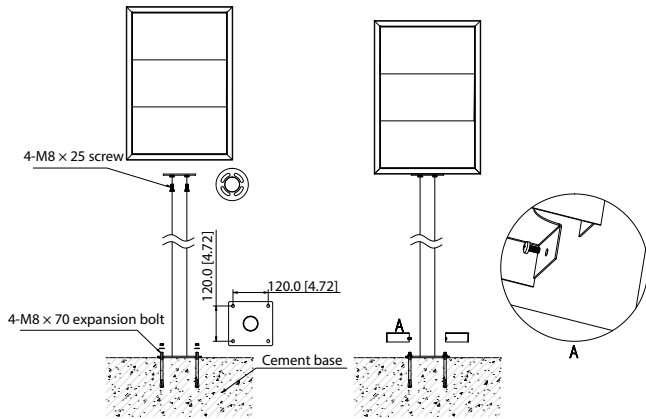

Technical Specification

Basic

Monitor	LED (Display in red, green, and yellow colors)
Dimensions	320 mm × 160 mm (12.60" × 6.30") (L × W) 320 mm × 320 mm (12.60" × 12.60") (L × W) 320 mm × 480 mm (12.60" × 18.90") (L × W)
Display Content	Chinese characters, letters, numbers, arrows, the handicap parking sign, and more
Pixels Configuration	1R1PG
Resolution	512 dots (32 × 16); 1 line; pixel pitch: 10 mm (0.39") 1024 dots (32 × 32); 2 line; pixel pitch: 10 mm (0.39") 1536 dots (32 × 48); 3 lines; pixel pitch: 10 mm (0.39")
Service Life	100,000 hours
Screen Brightness	6000 cd/m ² (adjustable)

Port

Network Port	1 × 100 Mbps Ethernet port (RJ-45)
--------------	------------------------------------

General

Power Supply	100 V–240 V AC
Power Consumption	30 W, 60W, 90W
Operating Temperature	–30 °C to +70 °C (–22 °F to +158 °F)
Operating Humidity	10%–90% (non-condensing)
IP Rating	IP54
Product Dimensions	362 mm × 110 mm × 202 mm (14.25" × 4.33" × 7.95") (L × W × H) 362 mm × 110 mm × 362 mm (14.25" × 4.33" × 14.25") (L × W × H) 362 mm × 110 mm × 522 mm (14.25" × 4.33" × 20.55") (L × W × H)
Net Weight	5 kg (11.02 lb), 7.3 kg (16.09 lb), 9.5 kg (20.94 lb)
Gross Weight	6 kg (13.23 lb), 8.3 kg (18.3 lb), 10.5 kg (23.15 lb)
Installation	Pole mount; Pole mount bracket

Ordering Information

Type	Model	Description
Outdoor guidance screen	DHI-ITSXS-1301-12	Outdoor guidance screen (one way)
	DHI-ITSXS-1301-22	Outdoor guidance screen (two ways)
	DHI-ITSXS-1301-32	Outdoor guidance screen (three ways)
Accessories	ITSXS-1301-0F	Pole mount
	ITSZJ-4201	Pole mount bracket

Installation

Dimensions (mm[inch])