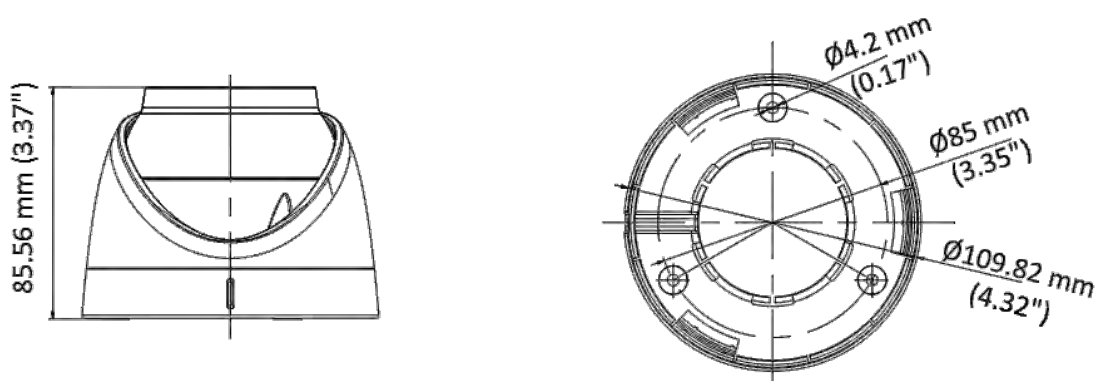

▪ Dimension

▪ Accessory