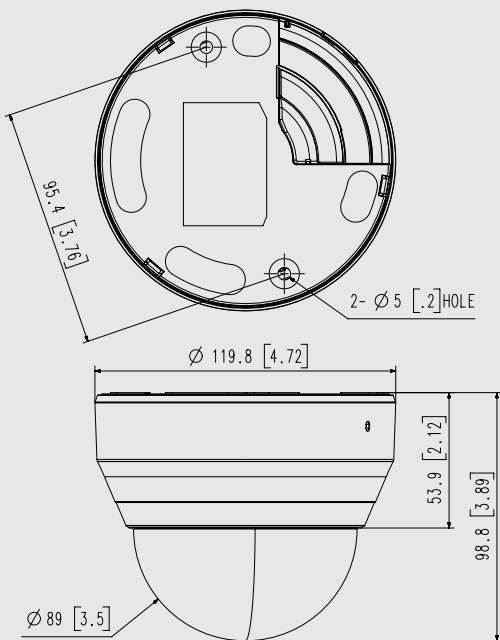

## Key Features

- Max. 2megapixel (1920 x 1080) resolution
- 3.2 ~ 10mm varifocal lens
- Max. 30fps@all resolutions (H.264)
- H.264, MJPEG codec supported, Multiple streaming
- Day & Night (ICR), WDR (120dB)
- Tampering, Motion detection
- microSD/SDHC/SDXC memory slot (Max. 32GB), PoE
- Hallway view, WiseStreamII support
- IR viewable length 20m

## Dimensions

Unit:mm(inch)