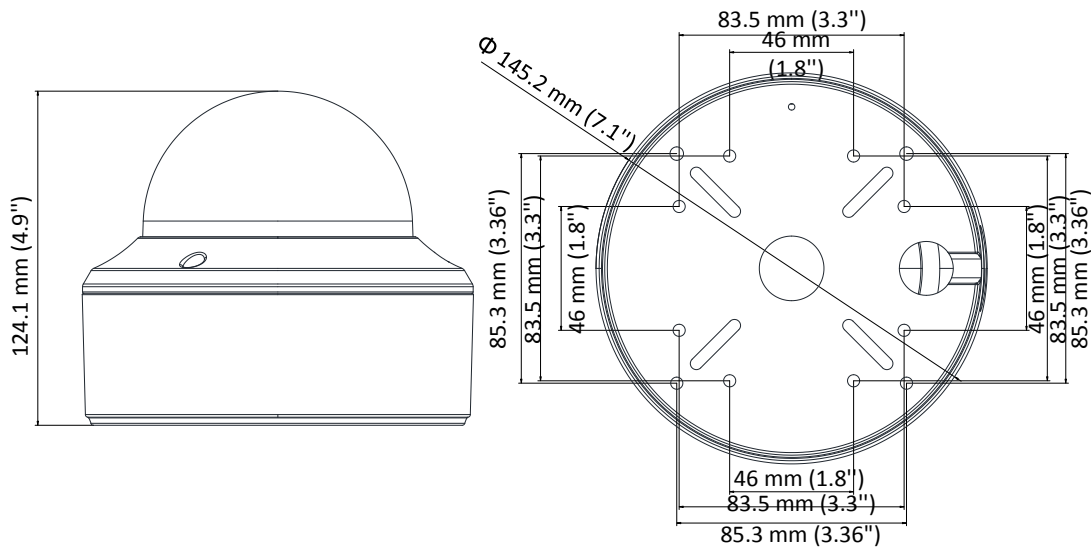

DS-2CE56D8T-(A)VPIT3ZF 2 MP Ultra-Low Light Dome Camera

Key Features

- 2 MP high performance CMOS
- Ultra-low light
- 1920 × 1080 resolution
- 2.7 mm to 13.5 mm varifocal lens, auto focus
- 130 dB true WDR, 3D DNR
- Smart IR, up to 60 m IR distance
- 4 in 1 video output (switchable TVI/AHD/CVI/CVBS)
- IK10
- Up the coax (HIKVISION-C)

Specification

Camera	
Image Sensor	2 MP CMOS
Signal System	PAL/NTSC
Resolution	1920 (H) × 1080 (V)
Frame Rate	PAL: 1080p@25fps NTSC: 1080p@30fps
Min. Illumination	Color: 0.003 Lux @ (F1.2, AGC ON), 0 Lux with IR
Shutter Time	PAL: 1/25 s to 1/50, 000 s NTSC: 1/30 s to 1/50, 000 s
Slow Shutter	MAX. 16 times
Lens	2.7 mm to 13.5 mm motorized, auto focus
Horizontal Field of View	103° to 32.1°
Lens Mount	Φ14
Day & Night	ICR
WDR (Wide Dynamic Range)	≥ 130 dB
Angle Adjustment	Pan: 0° to 355°, Tilt: 0° to 75°, Rotate: 0° to 355°
Menu	
Image Mode	STD/HIGH-SAT
AGC	Yes
Day/Night Mode	Auto/Color/BW (Black and White)
White Balance	Auto/Manual
AE (Auto Exposure) Mode	WDR/BLC/HLC/Global
Privacy Mask	4 programmable privacy masks
Motion Detection	4 programmable motion areas
NR (Noise Reduction)	3D DNR/2D DNR
Language	English
Functions	Brightness, Sharpness, Mirror, Smart IR
Interface	
Video Output	Switchable TVI/AHD/CVI/CVBS
General	
Operating Conditions	-40 °C to 60 °C (-40 °F to 140 °F), humidity: 90% or less (non-condensing)
Power Supply	12 VDC ±25%, 24 VAC±25% <i>*You are recommended to use one power adapter to supply the power for one camera.</i>
Power Consumption	Max. 5.8W, -A: Max. 7.5W
Ingress Protection	IK10
Material	Metal
IR Range	Up to 60 m
Communication	HIKVISION-C
Dimensions	Φ 145.2 mm × 124.1 mm (Φ 7.1" × 4.9")
Weight	Approx. 610 g (1.34 lb.), -A: Approx. 640 g (1.41 lb.)

Order Models

DS-2CE56D8T-AVPIT3ZF

DS-2CE56D8T-VPIT3ZF

Dimension

Distributed by

HIKVISION

Headquarters

No.555 Qianmo Road, Binjiang District,
Hangzhou 310051, China
T +86-571-8807-5998
overseasbusiness@hikvision.com