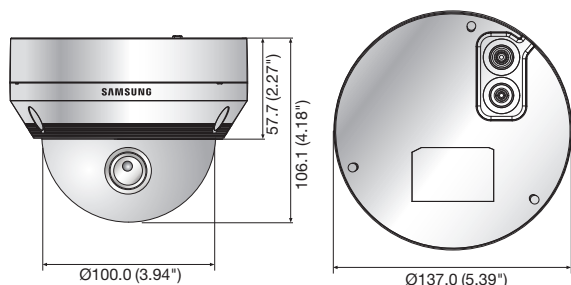

## SNV-L6083R

2Megapixel Full HD Vandal-Resistant  
Network IR Dome Camera

## Key Features

- Max. 2M (1920 x 1080) resolution
- 2.8 ~ 12mm (4.3x) varifocal lens
- 0.095Lux@F1.4 (Color), 0Lux@F1.4 (B/W : IR LED on)
- 30fps@all resolutions (H.264)
- H.264, MJPEG dual codec, Multiple streaming
- Motion detection, Tampering
- micro SD/SDHC memory slot, PoE
- IR viewable length 20m, IP66, IK10
- Hallway view support (Rotate 90°/270°)
- LDC support (Lens Distortion Correction)

## Dimensions

Unit : mm (inch)