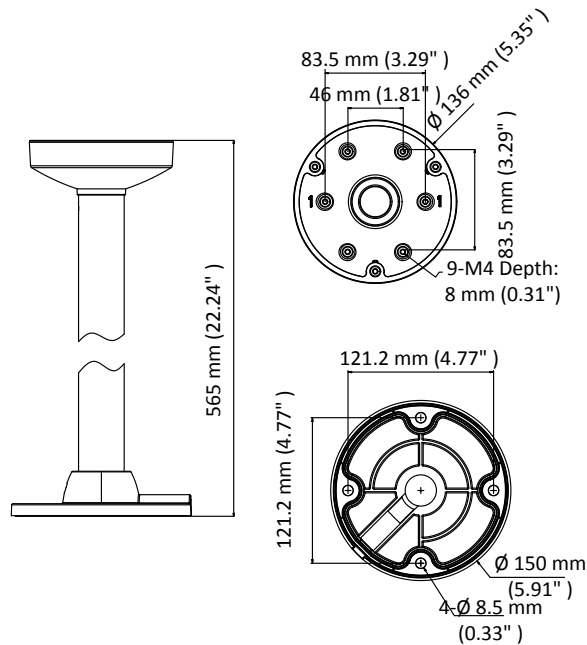

### Pendant Mount

#### Dimension

#### Parameter

Model	DS-1471ZJ-135
Parameters	Pendant Mount
Appearance	Hikvision White
Material	Aluminum Alloy
Dimension	Ø 136 mm × 565 mm (5.35" × 22.24")
Weight	1350 g (2.98 lb.)

#### Note

- The mount should be installed on the flat ceiling.
- The waterproof rubber is necessary for the outdoor application.
- The pole must be capable of supporting at least 3 times as much as the total weight of the camera, and the mount.
- The mount's maximum load capacity is 3 kg (6.6 lb.).