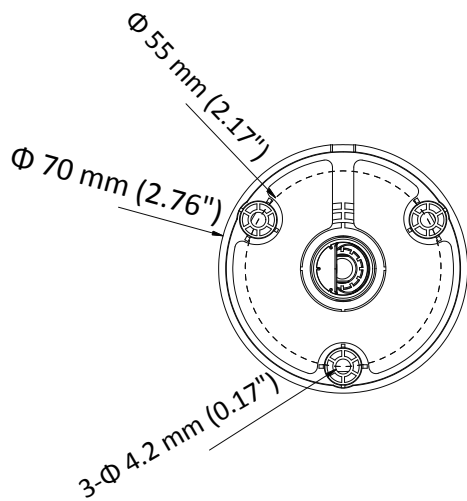

## Specifications

<b>Camera</b>	
Image Sensor	1 MP CMOS image sensor
Signal System	PAL/NTSC
Effective Pixels	1296(H) × 732(V)
Min. illumination	0.1 Lux@(F1.2,AGC ON),0 Lux with IR
Shutter Time	1/25 (1/30 )s to 1/50,000 s
Lens	2.8 mm, 3.6 mm, 6 mm optional
	Field of view: 70.9° (3.6 mm), 92° (2.8 mm), 56.7° (6 mm)
Lens Mount	M12
Day & Night	ICR
Angle Adjustment	Pan: 0° to 360°, Tilt: 0° to 180°, Rotation: 0° to 360°
Synchronization	Internal synchronization
Video Frame Rate	720p@25fps/720p@30fps
HD Video Output	1 analog HD output
S/N Ratio	>62dB
<b>General</b>	
Operating Conditions	-40 °C to 60 °C (-40 °F to 140 °F), Humidity 90% or less (non-condensing)
Power Supply	12 V DC ± 15%
Power Consumption	Max. 4 W
Protection Level	IP66
IR Range	Up to 20 m
Dimensions	Φ 70 mm × 154.5 mm ( 2.76" × 6.08")
Weight	300 g (0.66 lb.)

## Dimensions