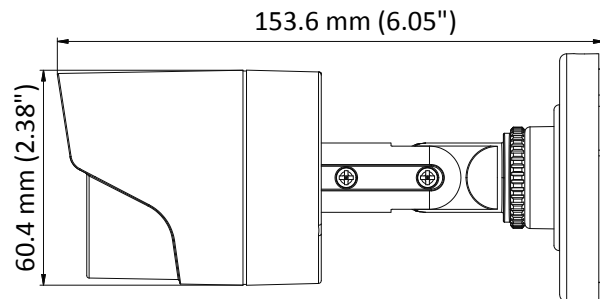

## Specifications

<b>Camera</b>	
Image Sensor	1 MP CMOS image sensor
Signal System	PAL/NTSC
Effective Pixels	1296(H) × 732(V)
Min. illumination	0.1 Lux@(F1.2,AGC ON),0 Lux with IR
Shutter Time	1/25 (1/30 )s to 1/50,000 s
Lens	2.8 mm, 3.6 mm, 6 mm optional
	Field of view: 70.9° (3.6 mm), 92° (2.8 mm), 56.7° (6 mm)
Lens Mount	M12
Day & Night	ICR
Angle Adjustment	Pan: 0° to 360°, Tilt: 0° to 180°, Rotation: 0° to 360°
Synchronization	Internal synchronization
Video Frame Rate	720p@25fps/720p@30fps
HD Video Output	1 analog HD output
S/N Ratio	>62dB
<b>General</b>	
Operating Conditions	-40 °C to 60 °C (-40 °F to 140 °F), Humidity 90% or less (non-condensing)
Power Supply	12 V DC ± 15%
Power Consumption	Max. 4 W
Protection Level	IP66
IR Range	Up to 20 m
Dimensions	Φ 70 mm × 154.5 mm ( 2.76" × 6.08")
Weight	300 g (0.66 lb.)

## Dimensions