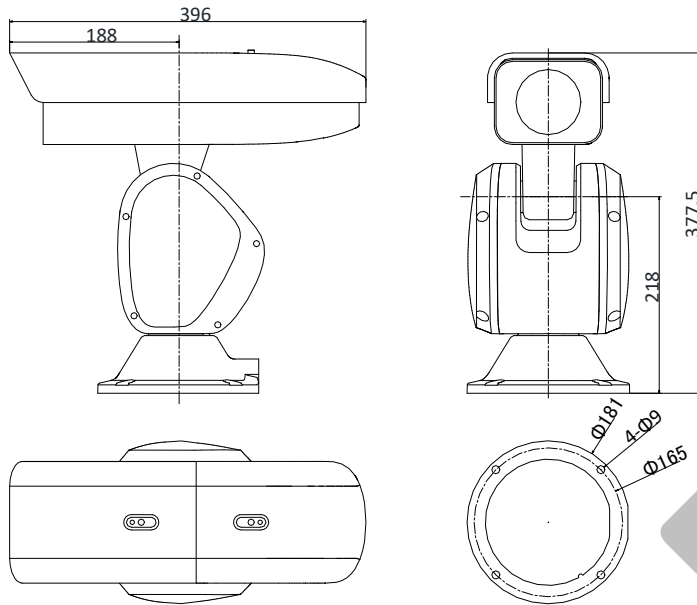

Order Model

DS-2DY7236W-A 24 VAC

Dimensions

Unit: mm

Accessories

DS-1693ZJ

Wall Mount

Distributed by