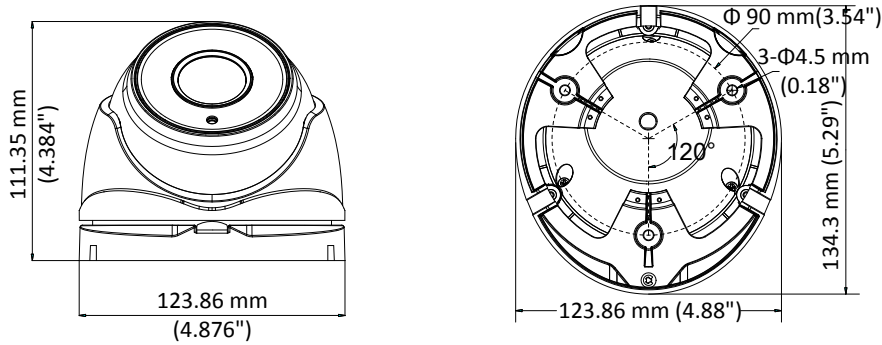

Specification

Camera	
Image Sensor	2.0 megapixel progressive scan CMOS
Signal System	PAL/NTSC
Frame Rate	PAL: 1080p@25fps NTSC: 1080p@30fps
Resolution	1920 (H) × 1080 (V)
Min. illumination	Color: 0.005 Lux @ (F1.2, AGC ON), 0 Lux with IR
Shutter Time	PAL: 1/25 s to 1/50, 000 s NTSC: 1/30 s to 1/50, 000 s
Slow Shutter	Max. 16 times
Lens	2.8 mm to 12 mm motorized vari-focal lens
Horizontal Field of View	32.1° to 103°
Lens Mount	Φ14
Day & Night	IR cut filter
Angle Adjustment	Pan: 0° to 360°, Tilt: 0° to 75°, Rotate: 0° to 360°
Synchronization	Internal synchronization
WDR (Wide Dynamic Range)	> 120 dB
Menu	
AGC	Support
Day/Night Mode	Auto/Color/BW (Black and White)
White Balance	ATW/MANUAL
Privacy Mask	ON/OFF, 4 programmable privacy masks
Motion Detection	4 programmable motion areas
Backlight Compensation	WDR/BLC/HLC/OFF
3D DNR (Digital Noise Reduction)	Level 1 to 10
Language	English, Chinese
Functions	Brightness, Sharpness, Mirror, Smart IR
Interface	
Video Output	1 HD analog output
General	
Operating Conditions	-40 °C to 60 °C (-40 °F to 140 °F), humidity: 90% or less (non-condensation)
Power Supply	12 VDC ±25%/PoC.at
Power Consumption	Max. 7.5 W
Ingress Protection	IP67
Material	Metal
IR Range	Up to 40 m
Communication	Up the coax, Protocol: HIKVISION-C (TVI output)
Dimensions	134.3 mm × 123.9 mm × 111.4 mm (5.29" × 4.88" × 4.39")
Weight	Approx. 750 g (1.57 lb.)

Order Models

DS-2CE56D8T-IT3ZE

* PoC function is only available when cooperating with DS-1TPXXX.

Dimension

Accessory

DS-1273ZJ-130-TRL
Wall Mounting Bracket

DS-1275ZJ
Vertical Pole Mounting Bracket

DS-1276ZJ
Corner Mounting Bracket