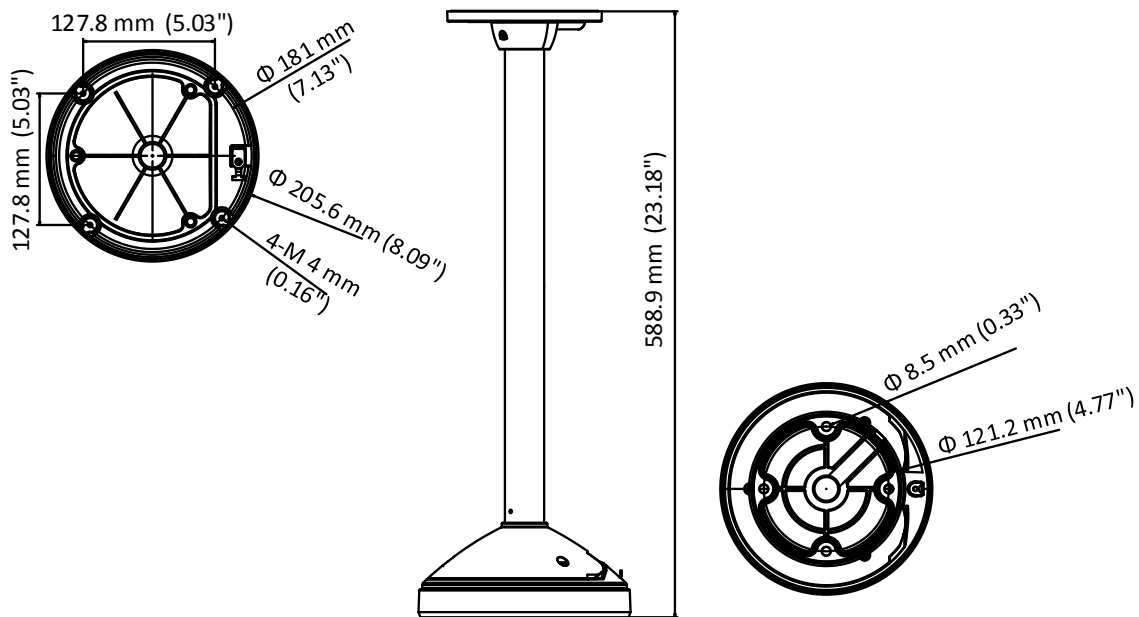

DS-1271ZJ-DM30-E

Pendant Mounting Bracket for Dome Camera

Features

- Aluminum alloy material with surface spray treatment
- Waterproof design
- The extendable design for the bracket facilitates installation

Dimension

Available Model

DS-1271ZJ-DM30-E

Parameters

Model	DS-1271ZJ-DM30-E
Parameters	Pendant Mounting Bracket for Dome Camera
Appearance	Hikvision White
Material	Aluminum Alloy
Dimension	$\Phi 205.9$ mm \times 598.9 mm (8.09" \times 23.18")
Weight	1920 g (4.2 lb.)

Notes

- The bracket should be installed on the flat wall.
- The waterproof rubber is necessary for the outdoor application.
- The wall must be capable of supporting over 3 times as much as the total weight of the camera and the bracket.
- The maximum load capacity of the bracket is 3 Kg (6.6 lb.).