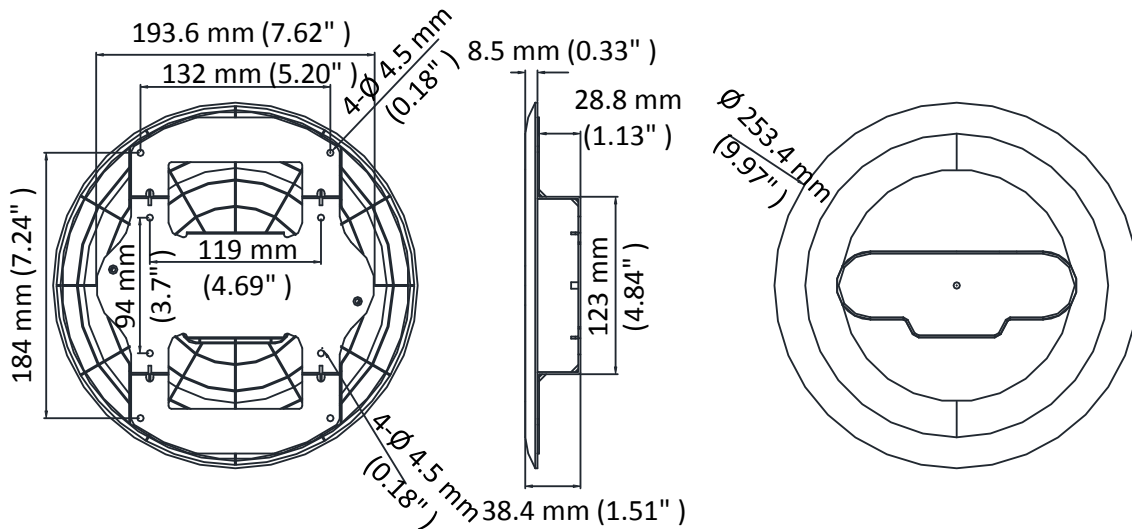

DS-1227ZJ-P1

Inceiling Mount

Feature

- Metal plate & plastic with surface spray treatment
- Easy installation method

Dimension

Available Model

DS-1227ZJ-P1

Parameter

Model	DS-1227ZJ-P1
Parameters	Inceiling Mount
Appearance	Hikvision White
Material	Metal Plate & Plastic
Dimension	\varnothing 253.4 mm \times 38.4 mm (\varnothing 9.97" \times 1.51")
Weight	460 g (1.01 lb.)