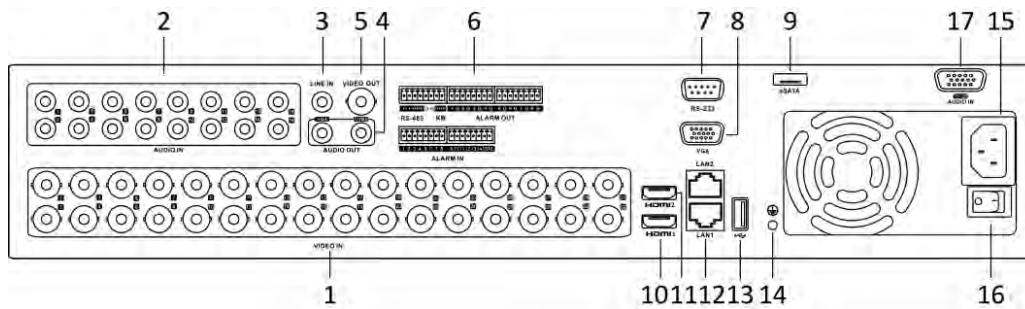

Physical Interfaces

NOTE The rear panel of DS-8124HQHI-K8 provides 24 video input interfaces.

Index	Description	Index	Description
1	VIDEO IN	10	HDMI1 Interface
2	AUDIO IN, RCA Connector	11	HDMI2 Interface
3	LINE IN	12	LAN Network Interface
4	CVBS AUDIO OUT and VGA AUDIO OUT	13	USB Interface
5	VIDEO OUT	14	GND
6	RS-485 Serial Interface, Keyboard Interface, ALARM IN and ALARM OUT	15	100 to 240 VAC Power Input
7	RS-232 Serial Interface	16	Power Switch
8	VGA Interface	17	AUDIO IN
9	eSATA Interface		

Available Models

DS-8124HQHI-K8, DS-8132HQHI-K8

Headquarters

No.555 Qianmo Road, Binjiang District,
Hangzhou 310051, China
T +86-571-8807-5998
overseasbusiness@hikvision.com

Hikvision USA
T +1-909-895-0400
sales.usa@hikvision.com

Hikvision Australia
T +61-2-8589-4233
salesau@hikvision.com

Hikvision India
T +91-22-28469900
sales@pramahikvision.com

Hikvision Canada
T +1-866-200-6690
sales.canada@hikvision.com

Hikvision Thailand
T +662-275-9949
sales.thailand@hikvision.com

Hikvision Europe
T +31-23-5542770
sales.eu@hikvision.com

Hikvision Italy
T +39-0438-6902
Info.it@hikvision.com

Hikvision Brazil
T +55 11 3318-0050
Latam.support@hikvision.com

Hikvision Turkey
T +90 (216)521 7070- 7074
sales.tr@hikvision.com

Hikvision Malaysia
T +601-7652-2413
sales.my@hikvision.com

Hikvision UK & Ireland
T +01628-902140
sales.uk@hikvision.com

Hikvision South Africa
Tel: +27 (10) 0351172
sale.africa@hikvision.com

Hikvision France
T +33(0)1-85-330-450
info.fr@hikvision.com

Hikvision Kazakhstan
T +7-727-9730667
nikia.panfilov@hikvision.ru

Hikvision Vietnam
T +84-974270888
sales.vt@hikvision.com

Hikvision UAE
T +971-4-4432090
salesme@hikvision.com

Hikvision Singapore
T +65-6684-4718
sg@hikvision.com

Hikvision Spain
T +34-91-737-16-55
info.es@hikvision.com

Hikvision Tashkent
T +99-87-1238-9438
uzb@hikvision.ru

Hikvision Hong Kong
T +852-2151-1761
Info.hk@hikvision.com

Hikvision Russia
T +7-495-669-67-99
saleru@hikvision.com

Hikvision Korea
T +82-(0)31-731-8817
sales.korea@hikvision.com

Hikvision Poland
T +48-22-460-01-50
info.pl@hikvision.com

Hikvision Indonesia
T +62-21-2933759
Sales.Indonesia@hikvision.com

Hikvision Colombia
sales.colombia@hikvision.com