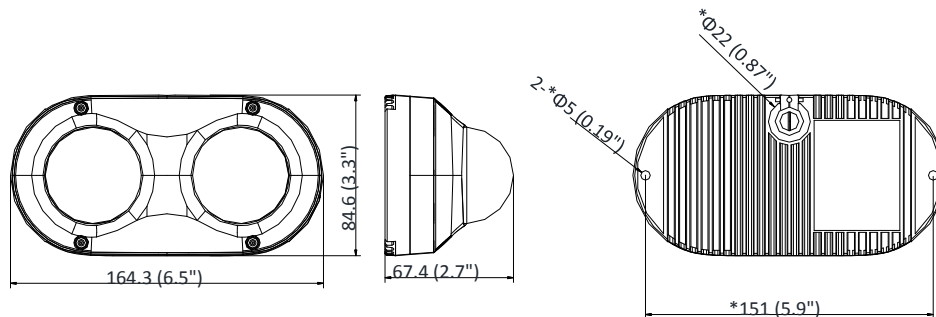

Approval	
Class	Class B
Protection	Ingress protection: IP67, IK10
EMC	FCC (47 CFR Part 15, Subpart B); CE-EMC (EN 55032: 2015, EN 61000-3-2: 2014, EN 61000-3-3: 2013, EN 50130-4: 2011 +A1: 2014); RCM (AS/NZS CISPR 32: 2015); IC (ICES-003: Issue 6, 2016); KC (KN 32: 2015, KN 35: 2015)
Safety	UL (UL 60950-1); CB (IEC 60950-1:2005 + Am 1:2009 + Am 2:2013); CE-LVD (EN 60950-1:2005 + Am 1:2009 + Am 2:2013); BIS (IS 13252(Part 1):2010+A1:2013+A2:2015)
Environment	CE-RoHS (2011/65/EU); WEEE (2012/19/EU); Reach (Regulation (EC) No 1907/2006)

* Listed resolutions are only selectable options. It does not mean that all streams can work at their maximum resolution at the same time.

Available Model

DS-2CD6D82G0-IH (2.8/4/6 mm), DS-2CD6D82G0-IHS (2.8/4/6 mm)

Dimension

Unit: mm(inch)