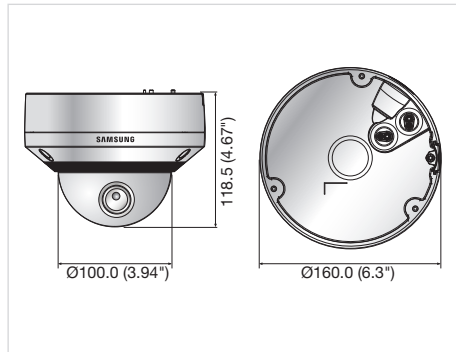

Dimensions

Unit : mm (inch)

Accessory (Optional)

SNV-7084N/P

VIDEO	
Imaging Device	1/2.8" PS 3.2M CMOS
Total Pixels	2,065(H) x 1,565(V)
Effective Pixels	2,065(H) x 1,553(V)
Scanning System	Progressive
Min. Illumination	Color : 0.1Lux (F1.2, 50IRE), 0.06Lux (F1.2, 30IRE) B/W : 0.01Lux (F1.2, 50IRE), 0.006Lux (F1.2, 30IRE)
S / N Ratio	50dB
Video Output	CVBS : 1.0 Vp-p / 75Ω composite, 720 x 480(N), 720 x 576(P), for installation DIP connector type
LENS	
Focal Length (Zoom Ratio)	3 ~ 8.5mm (2.8x) motorized varifocal
Max. Aperture Ratio	F1.2
Angular Field of View	H : 100.12°(Wide) ~ 35.38°(Tele) / V : 73.76°(Wide) ~ 26.58°(Tele)
Min. Object Distance	0.5m (1.64ft)
Focus Control	Simple focus (Motorized V/F) / Manual, Remote control via network (Manual, Simple focus)
Lens Type / Mount Type	DC auto iris, P-Iris / Board-in type
PAN / TILT / ROTATE	
Pan / Tilt / Rotate Range	0° ~ 354° / 0° ~ 67° / 0° ~ 355°
OPERATIONAL	
Camera Title	Off / On (Displayed up to 45 characters)
Day & Night	Auto (ICR) / Color / B/W / External / Schedule
Backlight Compensation	Off / BLC / WDR
Wide Dynamic Range	120dB
Contrast Enhancement	SSDR (Samsung Super Dynamic Range) (Off / On)
Digital Noise Reduction	SSNR3II (2D+3D noise filter) (Off / On)
Digital Image Stabilization	Off / On
Defog	Off / Auto / Manual
Motion Detection	Off / On (4 zones with 4-sided polygon)
Privacy Masking	Off / On (32 zones with 4-sided polygon)
Gain Control	Off / Low / Middle / High
White Balance	ATW / AWC / Manual / Indoor / Outdoor
Electronic Shutter Speed	Minimum / Maximum / Anti flicker (1 ~ 1/12,000sec)
Flip / Mirror	Off / On
Intelligent Video Analytics	Tampering, Virtual line, Enter / Exit, Appear / Disappear, Audio detection, Face detection with metadata
Alarm I/O	Input 1ea / Output 1ea
Alarm Triggers	Motion detection, Tampering, Audio detection, Face detection, Network disconnection, Video analytics, Alarm input
Alarm Events	File upload via FTP and E-mail, Notification via E-mail, Local storage (SD/SDHC/SDXC) or NAS recording at Event, External output
NETWORK	
Ethernet	RJ-45 (10/100BASE-T)
Video Compression Format	H.264 (MPEG-4 part 10/AVC), MJPEG
Resolution	2048 x 1536, 1920 x 1080, 1600 x 1200, 1280 x 1024, 1280 x 960, 1280 x 720, 1024 x 768, 800 x 600, 800 x 450, 640 x 480, 640 x 360, 320 x 240, 320 x 180
Max. Framerate	H.264 : Max. 30fps@2048 x 1536, Max 60fps@the other resolutions MJPEG : Max. 10fps@2048 x 1536 Max. 15fps@1920 x 1080, 1600 x 1200, 1280 x 1024, 1280 x 960, 1280 x 720, 1024 x 768 Max. 30fps@800 x 600, 800 x 450, 640 x 480, 640 x 360, 320 x 240, 320 x 180
Smart Codec	Manual mode (Area-based : 5ea), Face detection mode
Video Quality Adjustment	H.264 : Compression level, Target bitrate level control, MJPEG : Quality level control
Bitrate Control Method	H.264 : CBR or VBR, MJPEG : VBR
Streaming Capability	Multiple streaming (Up to 10 profiles)
Audio In	Selectable (Mic in / Line in), Supply voltage : 2.5V DC (4mA), Input impedance : approx. 2K Ohm
Audio Out	Line out (3.5mm mono jack), Max output level : 1 Vrms
Audio Compression Format	G.711 u-law / G.726 selectable, G.726 (ADPCM) 8KHz, G.711 8KHz G.726 : 16Kbps, 24Kbps, 32Kbps, 40Kbps
Audio Communication	Bi-directional audio
IP	IPv4, IPv6
Protocol	TCP/IP, UDP/IP, RTP(UDP), RTP(TCP), RTCP, RTSP, NTP, HTTP, HTTPS, SSL, DHCP, PPPoE, FTP, SMTP, ICMP, IGMP, SNMPv1/v2c/v3(MIB-2), ARP, DNS, DDNS, QoS, PIM-SM, UPnP, Bonjour
Security	HTTPS(SSL) login authentication, Digest login authentication IP address filtering, User access log, 802.1x authentication
Streaming Method	Unicast / Multicast
Max. User Access	15 users at unicast mode
Edge Storage	micro SD/SDHC/SDXC - Motion images recorded in the SDXC/SDHC/SD memory card can be downloaded NAS (Network Attached Storage)
Application Programming Interfac	ONVIF profile S, SUNAPI (HTTP API), SVNP 1.2
Webpage Language	English, French, German, Spanish, Italian, Chinese, Korean, Russian, Japanese, Swedish, Danish, Portuguese, Turkish, Polish, Czech, Rumanian, Serbian, Dutch, Croatian, Hungarian, Greek, Norwegian, Finnish
Web Viewer	Supported OS : Windows XP / VISTA / 7 / 8, MAC OS X 10.7 Supported Browser : Microsoft Internet Explorer (Ver. 10, 9, 8), Mozilla Firefox (Ver. 19, 18, 17, 16, 15, 14, 13, 12, 11, 10, 9), Google Chrome (Ver. 25, 24, 23, 22, 21, 20, 19, 18, 17, 16, 15), Apple Safari (Ver. 6.0.2(Mac OS X 10.8, 10.7 only), 5.1.7) * Mac OS X only
Central Management Software	SmartViewer, SSM
ENVIRONMENTAL	
Operating Temperature / Humidity	-40°C ~ +55°C (-40°F ~ +131°F) / Less than 90% RH *Start up should be done at above -35°C
Storage Temperature / Humidity	-30°C ~ +60°C (-22°F ~ +140°F) / Less than 90% RH
Ingress Protection	IP66
Vandal Resistance	IK10
ELECTRICAL	
Input Voltage / Current	24V AC, 12V DC, PoE (IEEE802.3af class 3)
Power Consumption	Max. 9.0W / 11.5W (12V DC, Heater off / on), Max. 10.0W / 12.5W (PoE, Heater off / on) Max. 11.0W / 13.0W (24V AC, Heater off / on)
MECHANICAL	
Color / Material	Ivory / Aluminum
Dimensions (WxH)	Ø160.0 x 118.5mm (Ø6.3" x 4.67")
Weight	960g (2.12 lb)